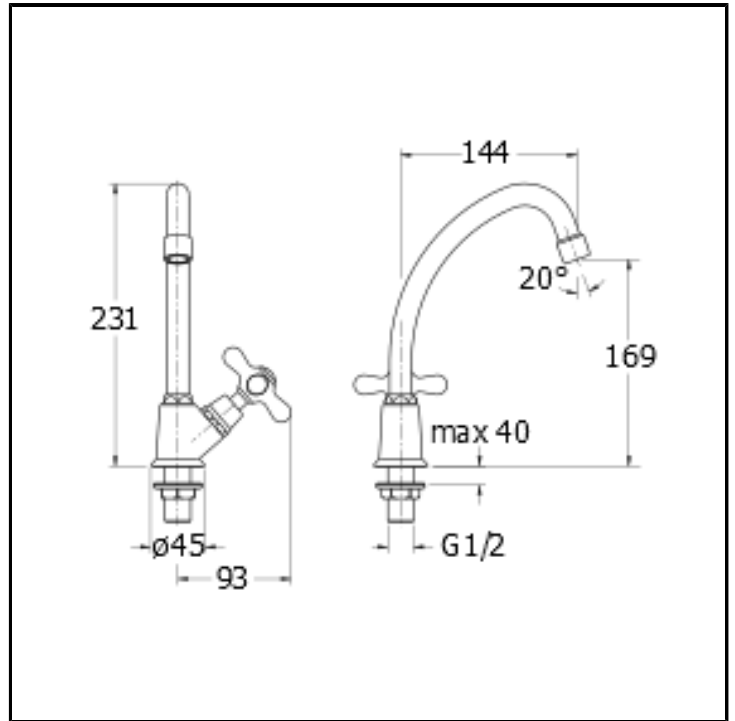

CRIM245

1/2" "cold water" tap

FINITURE

- White matt
- Chrome
- Brushed black chrome
- Brushed metallic
- Black matt
- Yellow gold oro
- PVD brushed rose gold
- Brushed old brass

FEATURES FROM TECHNOLOGIES