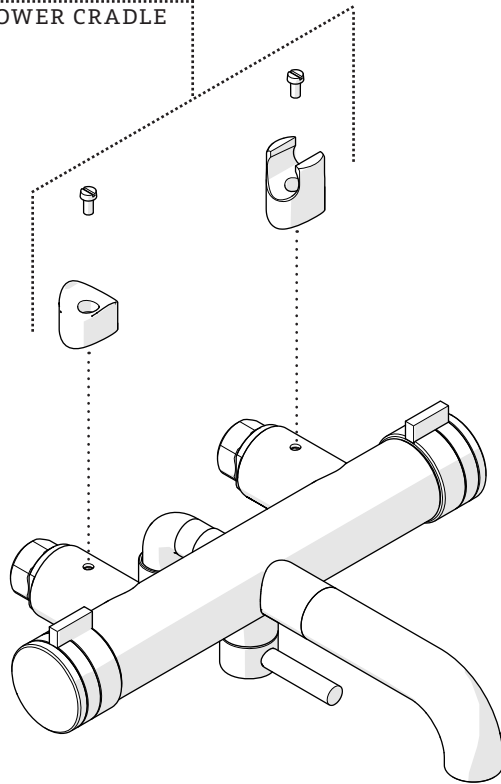

SERVICE PARTS

SERVICE PARTS

SERVICE PARTS

989199*

HANDSHOWER CRADLE

DBU002*

HANDSHOWER

535592

FLOW REGULATING
CHECK VALVE

545303*

HANDSHOWER HOSE