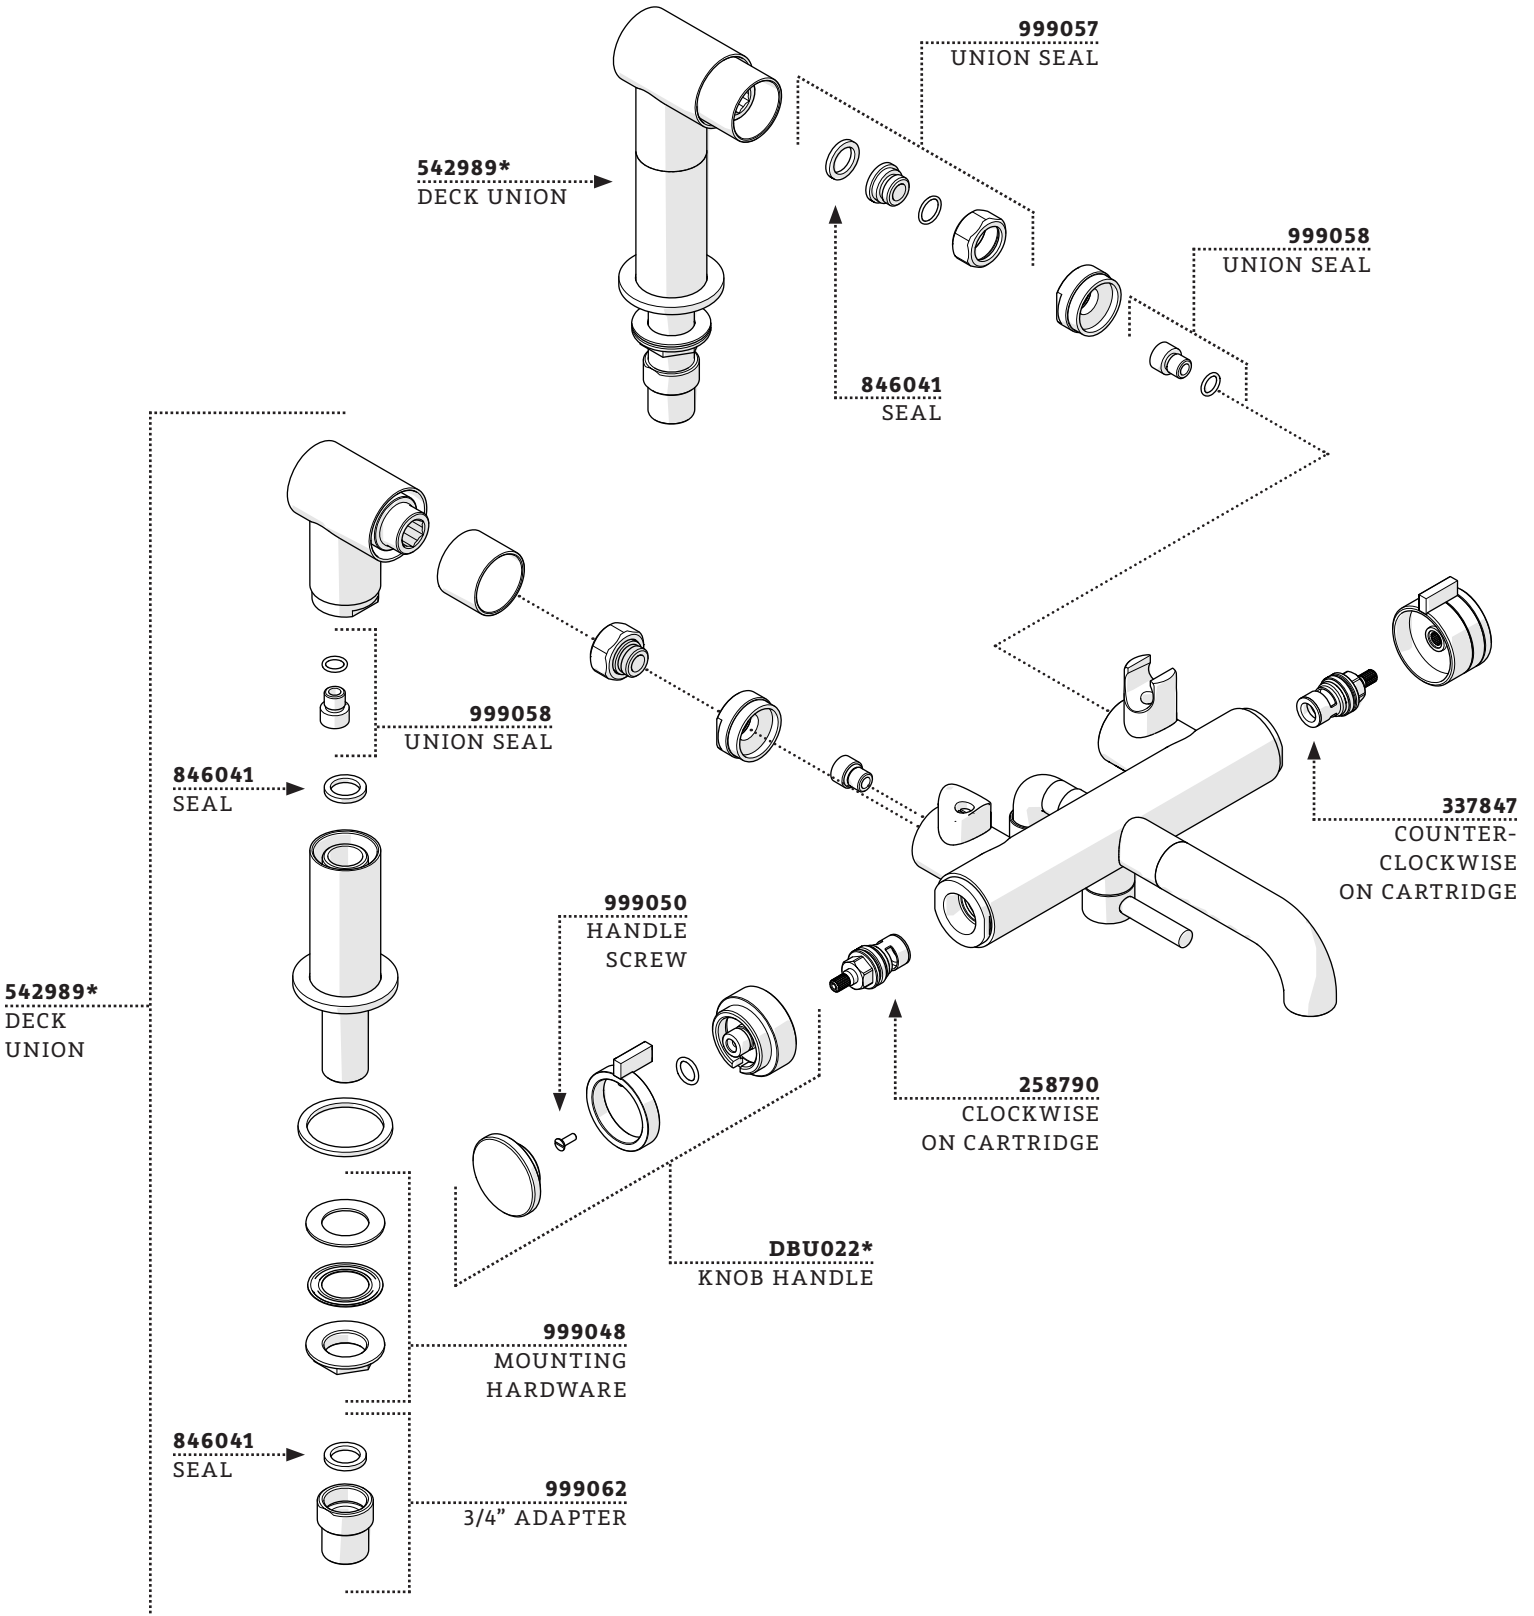

SERVICE PARTS

SERVICE PARTS

SERVICE PARTS

989199*

HANDSHOWER CRADLE

DBU002*

HANDSHOWER

535592

FLOW REGULATING
CHECK VALVE

545303*

HANDSHOWER HOSE