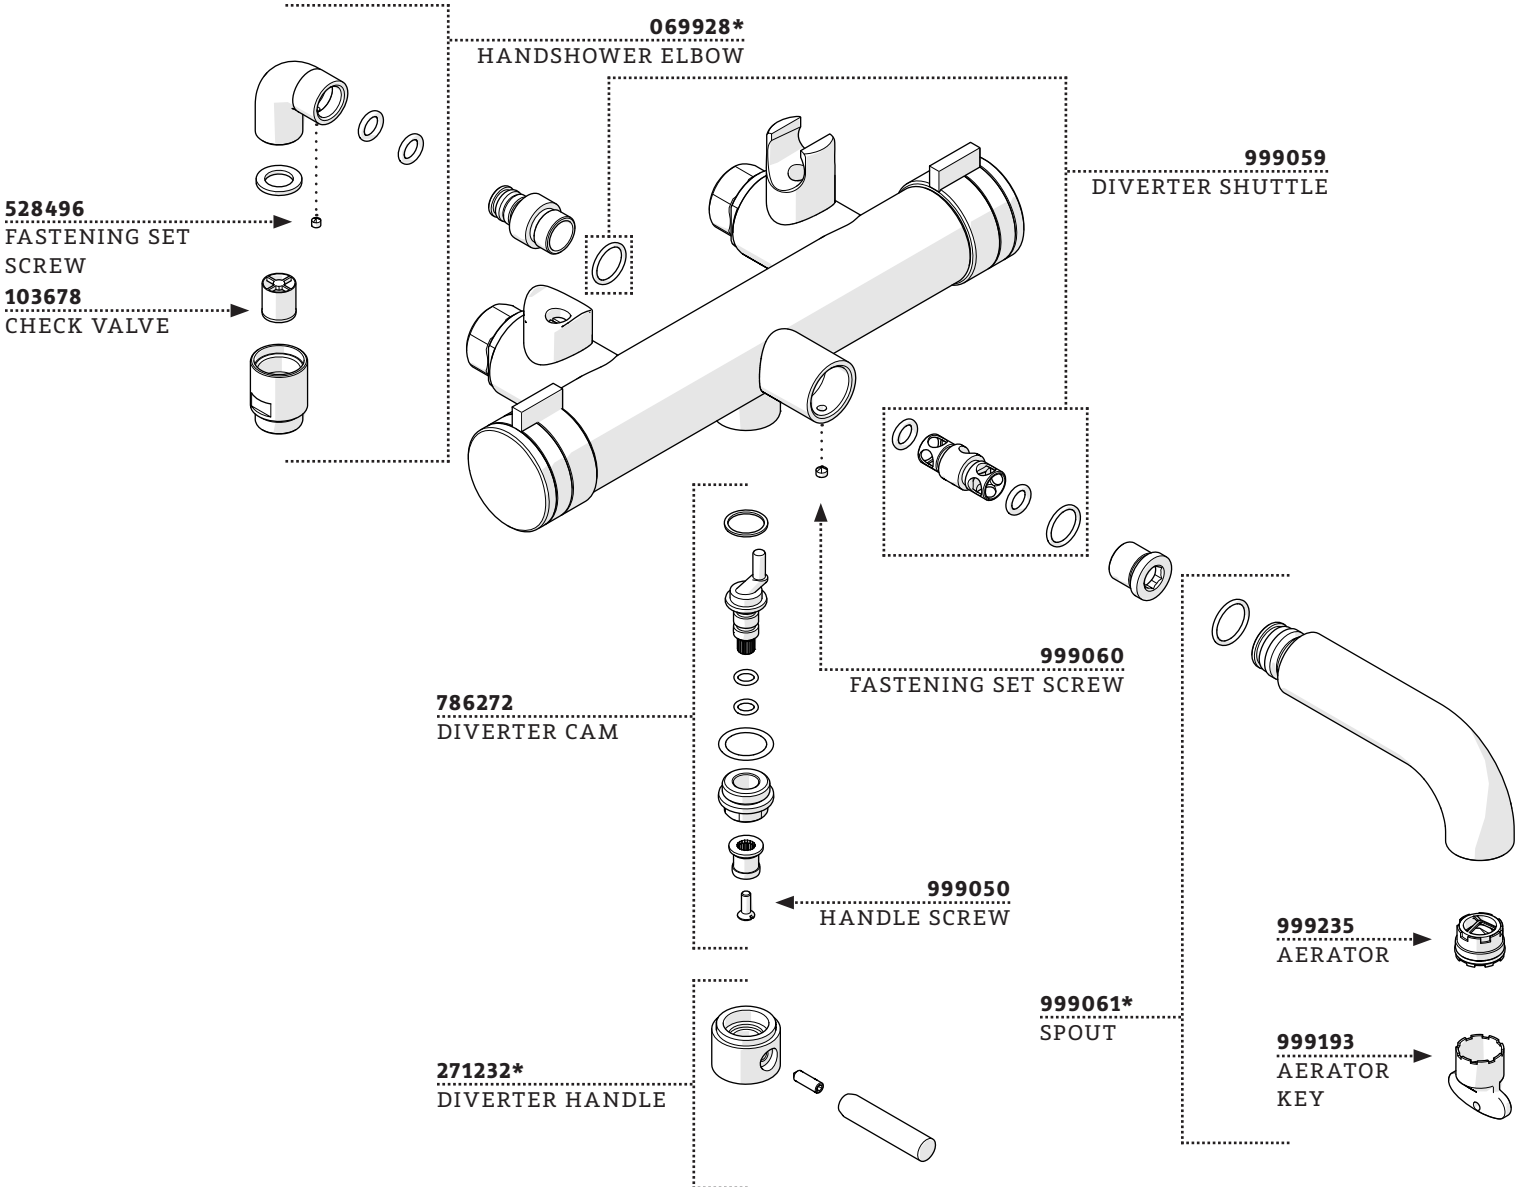

SERVICE PARTS

SERVICE PARTS

SERVICE PARTS

989199*

HANDSHOWER CRADLE

DBU002*

HANDSHOWER

535592

FLOW REGULATING
CHECK VALVE

545303*

HANDSHOWER HOSE