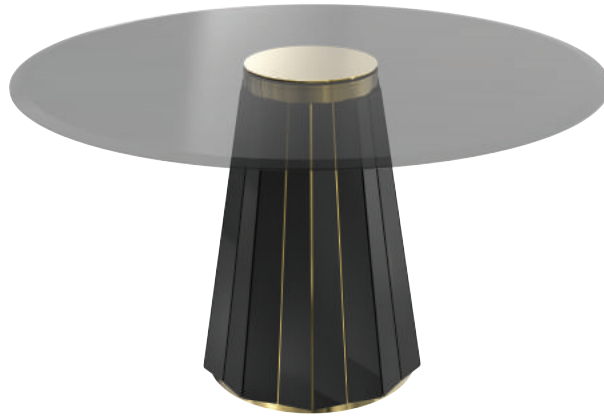

CABINETS & BOOKCASES

DARIAN | dining table

77cm  
30,3"

130cm  
63,1"

## DIMENSIONS

Height: 77cm | 30,3"

Diameter: 130cm | 63,1"

## MATERIALS

Body: Brass, Glass & Wood