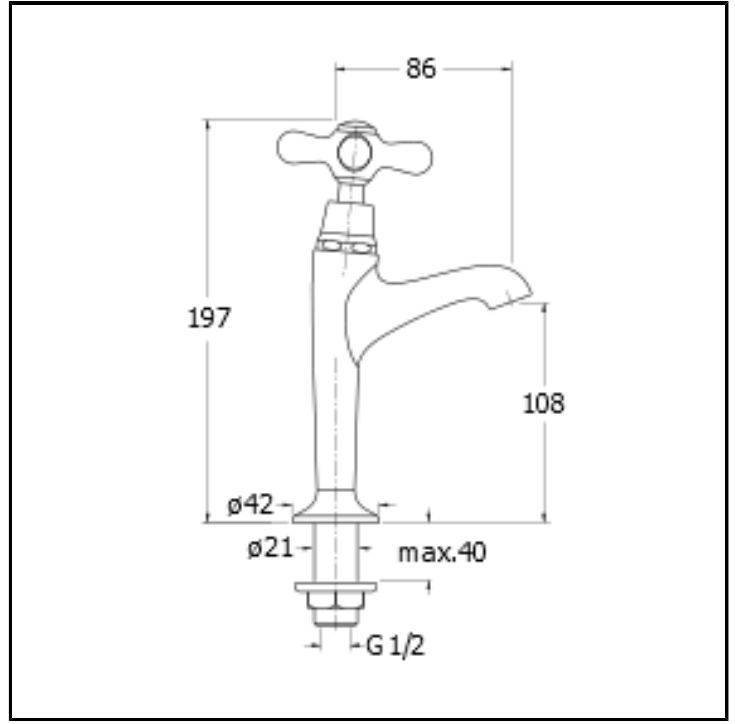

CRIM230

1/2" "cold water" tap

FINITURE

- White matt
- Chrome
- Brushed black chrome
- Brushed metallic
- Black matt
- Yellow gold oro
- PVD brushed rose gold
- Brushed old brass

COMMAND

- Monowater

INSTALLATION