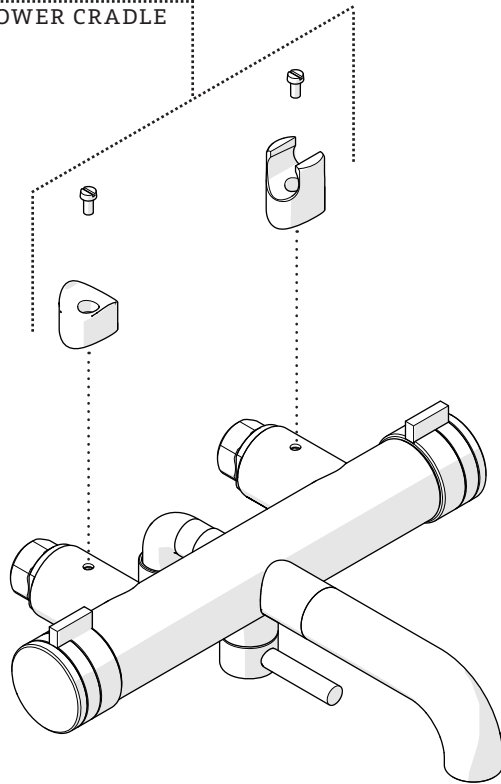

**SERVICE PARTS**

**999058**  
UNION SEAL

**999057**  
UNION SEAL

**999064**  
SWEAT ADAPTER

**049003**  
MOUNTING  
HARDWARE

**846041**  
SEAL

**999057**  
UNION SEAL

**999058**  
UNION SEAL

**337847**  
COUNTERCLOCKWISE  
ON CARTRIDGE

**DBU023\***  
FLOOR UNION

**999050**  
HANDLE SCREW

**258790**  
CLOCKWISE ON CARTRIDGE

**DBU022\***  
KNOB HANDLE

**DBU023\***  
FLOOR UNION

**SERVICE PARTS**

**SERVICE PARTS**

**989199\***

HANDSHOWER CRADLE

**DBU002\***

HANDSHOWER

**535592**

FLOW REGULATING  
CHECK VALVE

**545303\***

HANDSHOWER HOSE