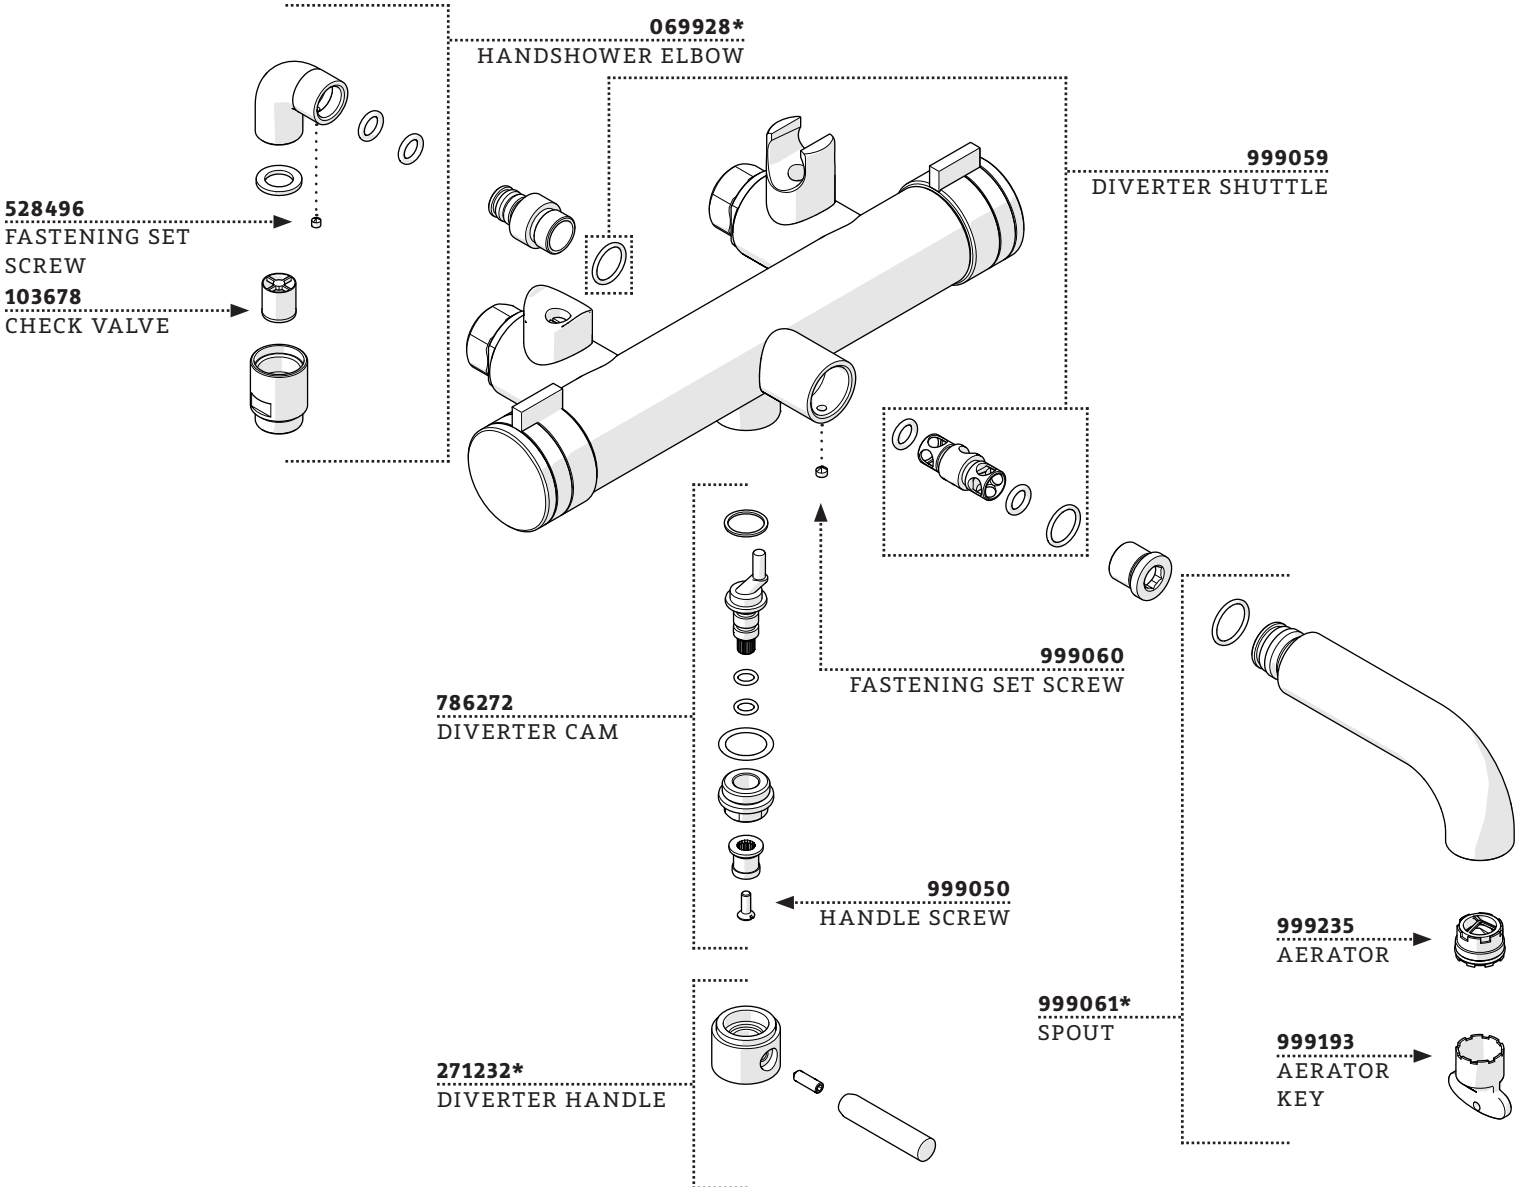

**SERVICE PARTS**

**999058**  
UNION SEAL

**999057**  
UNION SEAL

**999064**  
SWEAT ADAPTER

**049003**  
MOUNTING  
HARDWARE

**846041**  
SEAL

**999057**  
UNION SEAL

**999058**  
UNION SEAL

**337847**  
COUNTERCLOCKWISE  
ON CARTRIDGE

**DBU023\***  
FLOOR UNION

**999050**  
HANDLE SCREW

**258790**  
CLOCKWISE ON CARTRIDGE

**DBU022\***  
KNOB HANDLE

**DBU023\***  
FLOOR UNION

**SERVICE PARTS**

**SERVICE PARTS**

**989199\***

HANDSHOWER CRADLE

**DBU002\***

HANDSHOWER

**535592**

FLOW REGULATING  
CHECK VALVE

**545303\***

HANDSHOWER HOSE