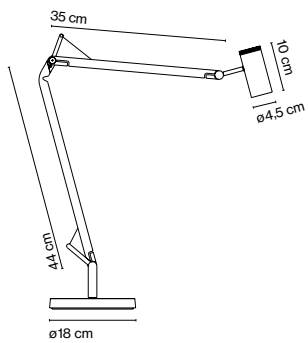

Polo

Joan Gaspar

marset

Polo

Base

Polo

LED 7W 350mA 3000K
 Luminaire 436lm
 Light Source 520lm
 (included)

Black electrical cord

Body and diffuser in lacquered aluminium. A switch is incorporated into the diffuser.

Metal base with a polycarbonate cover.

- Black (Ral 9005)
- White (Ral 9001)

- [Download](#) Assembly Instructions
- [Download](#) Photometric Data
- [Download](#) 2D
- [Download](#) 3D
- [Download](#) Energy label