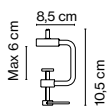

Body and diffuser in lacquered aluminium. A switch is incorporated into the diffuser.

Metal base with a polycarbonate cover.

- Black (Ral 9005)
- White (Ral 9001)

- [Download](#) Assembly Instructions
- [Download](#) Photometric Data
- [Download](#) 2D
- [Download](#) 3D
- [Download](#) Energy label

Clamp

Table bracket

Range

Watch the video
info@marset.com
www.marset.com

The fluidity of its movements and its total stability make this flexible fitting a light source which can be moved anywhere without cluttering your desk or taking up too much valuable space.