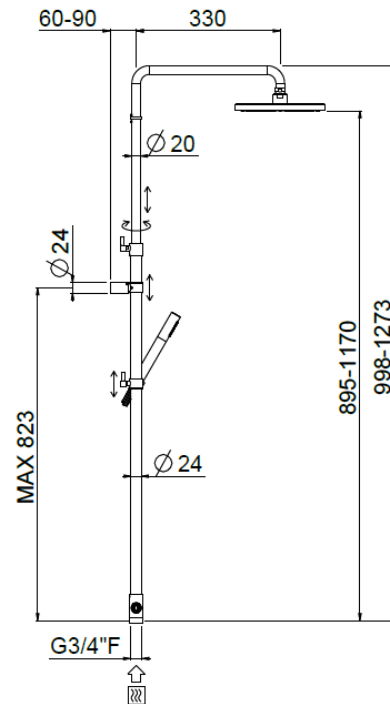

Bridge telescopic 3/4" connection

Bridge telescopic 3/4" connection, Stick shower head
30678X-CRX

TECHNICAL INFORMATION

Bridge turning shower column with adjustable mounting with articulated shower holder, 3/4" connection, adjustable upper holder and diverter. Non-liming inspectable round shower head Ø250 in chromed stainless steel. Brass non-liming inspectable one jet round shower. PVC smooth double anti-torsion flexible hose cm 150. CHROME

Flow rate:

? Doccia o soffione?

PICTURE

SPARE PARTS

FEATURES

Rain jet

Non-liming

adjustable telescopic shower column

double anti-torsion

TECHNICAL DRAWING

FINISHINGS