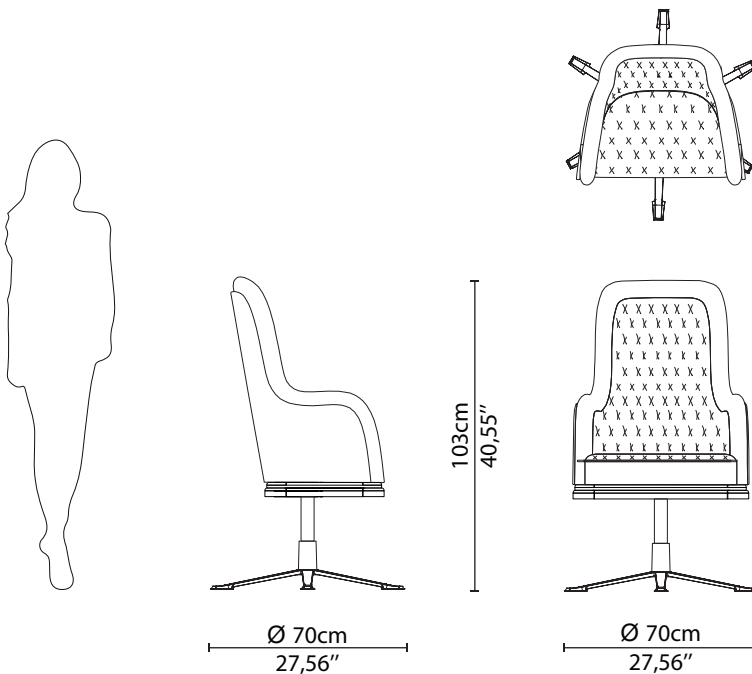

CABINETS & BOOKCASES

CHARLA | office chair

DIMENSIONS

Height: 103cm | 40,55"

Length: 70cm | 27,56"

Depth: 70cm | 27,56"

Seat Height: 45cm | 17,71"

Seat Depth: 48cm | 18,9"

MATERIALS

Body: Wood, Brass & Leather

STANDARD FINISHES

Body: Polished Brass, Black Lacquer,
Black Leather & Gray Leather

WEIGHT

Aprox: 50kg | 110,23lbs

PACKAGING

Volume: 0,77m³ | 27,2ft³

Weight: 55kg | 121,25lbs