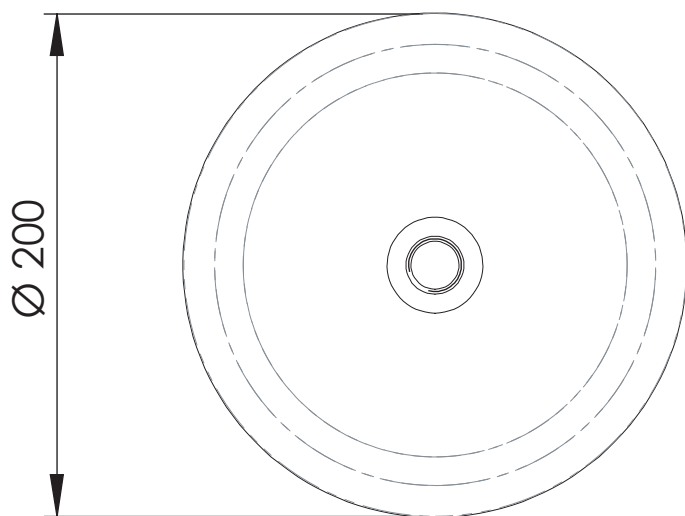

ART. COD.

A578CM20LT8

PORTATA / FLOW RATE 8l/m

MATERIALI / MATERIALS

ACCIAIO INOX / STAINLESS STEEL