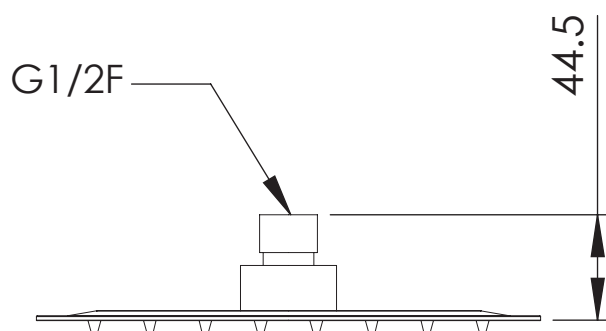

ART. COD.

A578CM20LT8

PORTATA / FLOW RATE 8l/m

MATERIALI / MATERIALS

ACCIAIO INOX / STAINLESS STEEL