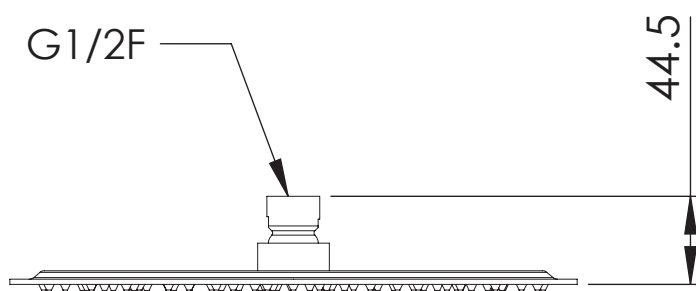

DANIEL
RUBINETTERIE

MILANO

SCHEDA TECNICA TECHNICAL FEATURES

ART. COD.

A578CM25LT8

PORTATA / FLOW RATE 8l/m

MATERIALI / MATERIALS

ACCIAIO INOX / STAINLESS STEEL