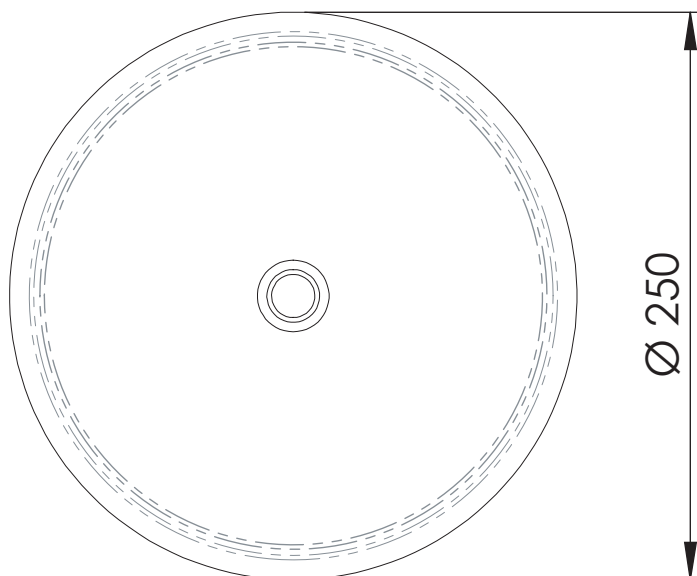

DANIEL
RUBINETTERIE

MILANO

SCHEDA TECNICA TECHNICAL FEATURES

ART. COD.

A578CM25LT8

PORTATA / FLOW RATE 8l/m

MATERIALI / MATERIALS

ACCIAIO INOX / STAINLESS STEEL