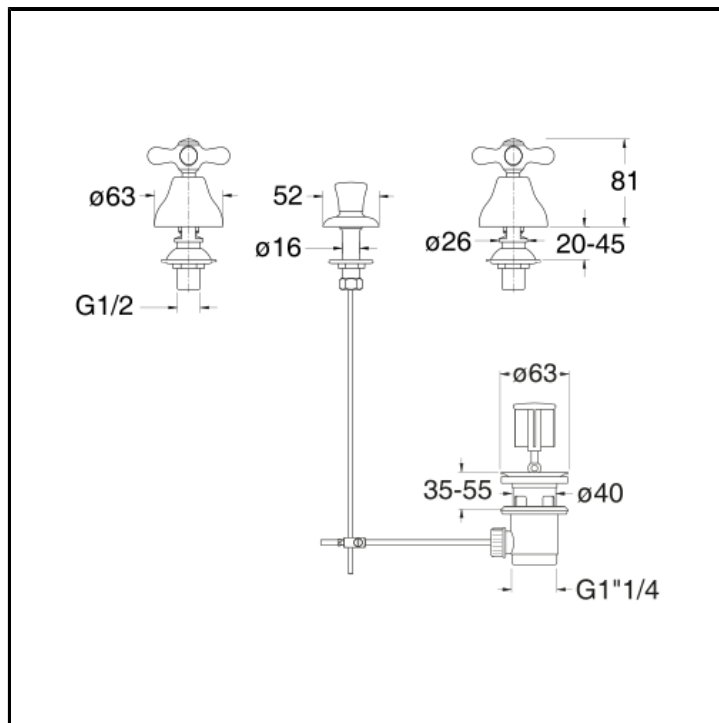

CRIM301

3 hole bidet mixer with 1"1/4 pop up waste

FINITURE

- White matt
- Chrome
- Brushed black chrome
- Brushed metallic
- Black matt
- Yellow gold oro
- PVD brushed rose gold
- Brushed old brass

COMMAND