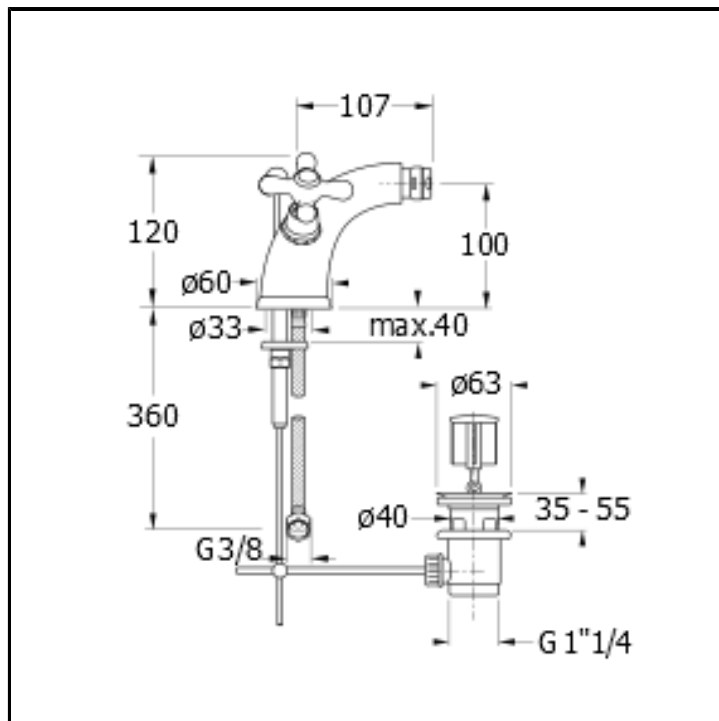

Bidet mixer with 1"1/4 pop up waste

FINITURE

- White matt
- Chrome
- Brushed black chrome
- Brushed metallic
- Black matt
- Yellow gold oro
- PVD brushed rose gold
- Brushed old brass

FEATURES FROM TECHNOLOGIES