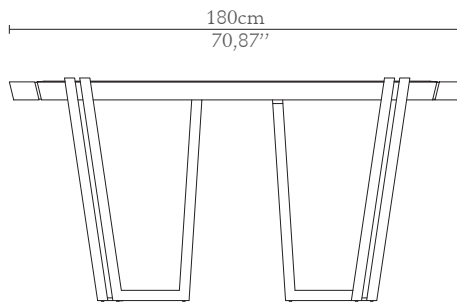

CABINETS & BOOKCASES

APOTHEOSIS | console

DIMENSIONS

Height: 87cm | 34,25"
Length: 180cm | 70,87"
Depth: 53cm | 20,87"

MATERIALS

Body: Brass, Wood & Marble

STANDARD FINISHES

Body: Polished brass, Black lacquer
& Nero Marquina Marble

WEIGHT

Aprox: 105kg | 231,49lbs

PACKAGING

Volume: 1,16m³ | 41ft³

Weight: 115kg | 253,53lbs