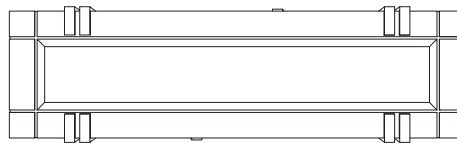

CABINETS & BOOKCASES

APOTHEOSIS | console

DIMENSIONS

Height: 87cm | 34,25"
Length: 180cm | 70,87"
Depth: 53cm | 20,87"

MATERIALS

Body: Brass, Wood & Marble

STANDARD FINISHES

Body: Polished brass, Black lacquer
& Nero Marquina Marble