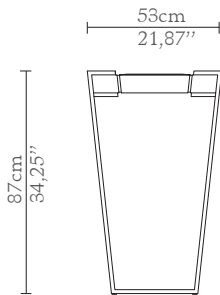

CABINETS & BOOKCASES

APOTHEOSIS | console

DIMENSIONS

Height: 87cm | 34,25"
Length: 180cm | 70,87"
Depth: 53cm | 20,87"

MATERIALS

Body: Brass, Wood & Marble

STANDARD FINISHES

Body: Polished brass, Black lacquer
& Nero Marquina Marble

WEIGHT

Aprox: 105kg | 231,49lbs

PACKAGING

Volume: 1,16m³ | 41ft³

Weight: 115kg | 253,53lbs