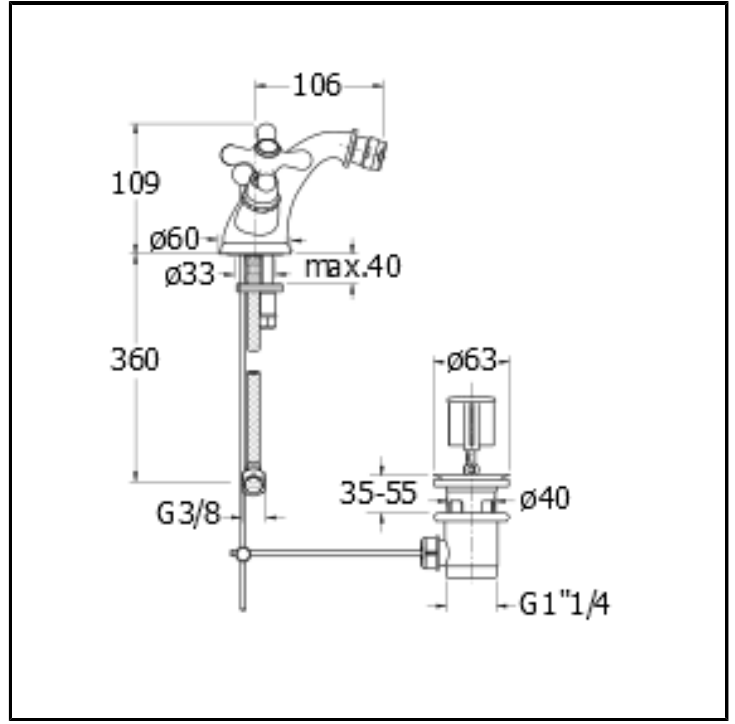

Bidet mixer with 1"1/4 pop up waste