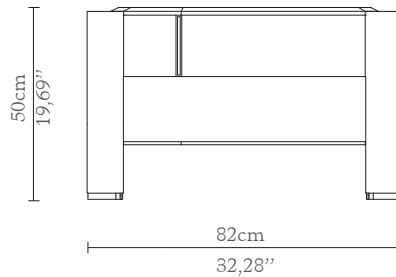

## DIMENSIONS

Height: 50cm | 19,69"

Length: 82cm | 32,28"

Depth: 56cm | 22,05"

## WEIGHT

Aprox: 60kg | 132,28lbs

## PACKAGING

Volume: 0,23m<sup>3</sup> | 8,12ft<sup>3</sup>

Weight: 70kg | 154,32lbs