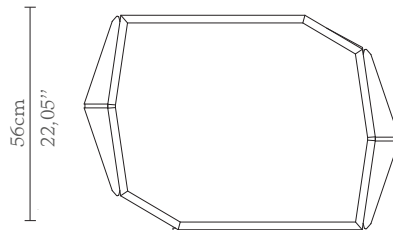

## DIMENSIONS

Height: 50cm | 19,69"

Length: 82cm | 32,28"

Depth: 56cm | 22,05"

## WEIGHT

Aprox: 60kg | 132,28lbs

## PACKAGING

Volume: 0,23m<sup>3</sup> | 8,12ft<sup>3</sup>

Weight: 70kg | 154,32lbs