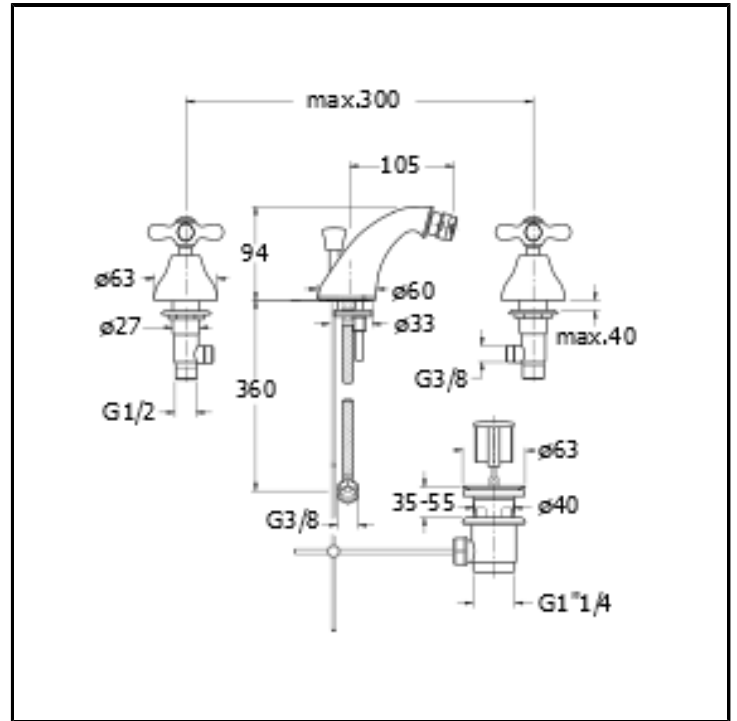

# CRIM331

3 hole bidet mixer with 1"1/4 pop up waste