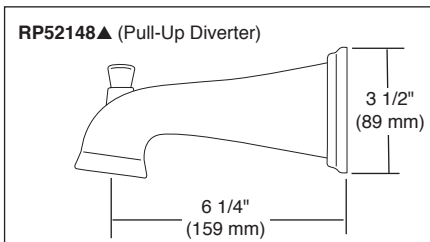

Delta reserves the right (1) to make changes in specifications and materials, and (2) to change or discontinue models, both without notice or obligation. Dimensions are for reference only. See current full-line price book or www.deltafaucet.com for finish options and product availability.