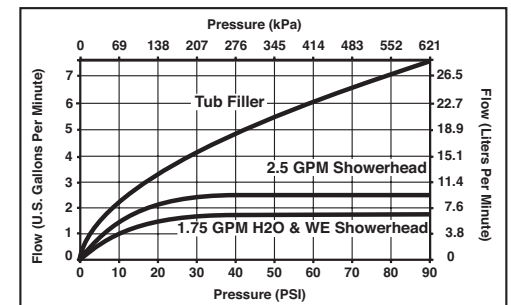

STANDARD SPECIFICATIONS:

- Maintains a balanced pressure of hot and cold water even when a valve is turned on or off elsewhere in the system.
- For use with MultiChoice® Universal rough valve body. (R10000 Series)
- Back-to-back installation capability.
- Solid brass forged body.
- Lever volume control handle; temperature adjustment dial.
- Field adjustable to limit handle rotation into hot water zone.
- Maximum dial rotation adjustable between 90° and 180°.
- All parts replaceable from the front of the valve.
- 2.5 gpm @ 80 psi for standard models and 1.75 gpm @ 80 psi for models with -H2O & -WE suffix.
- Stem extension kit RP77992 can be ordered to allow for an additional 1 3/4" wall thickness. RP77992 ships with chrome escutcheon screws. For special finishes also order RP12630 escutcheon screws in desired finish.

WARRANTY

1. Lifetime limited warranty on parts (other than electronic parts and batteries) and finishes; or, for commercial users, for 5 years from date of purchase.
   - 5 year limited warranty on electronic parts (other than batteries); or, for commercial users, for 1 year from the date of purchase.
2. No warranty is provided on batteries.

COMPLIES WITH:

- ASME A112.18.1 / CSA B125.1
- ASSE 1016
- ☑ Indicates compliance to ICC/ANSI A117.1 - Valve control only
- EPA WaterSense® (H₂O & WE models only)

Delta Faucet Company

55 E. 111th Street, Indianapolis, IN 46280
350 South Edgeware Road, St. Thomas, ON N5P 4L1
© 2017 Delta Faucet Company