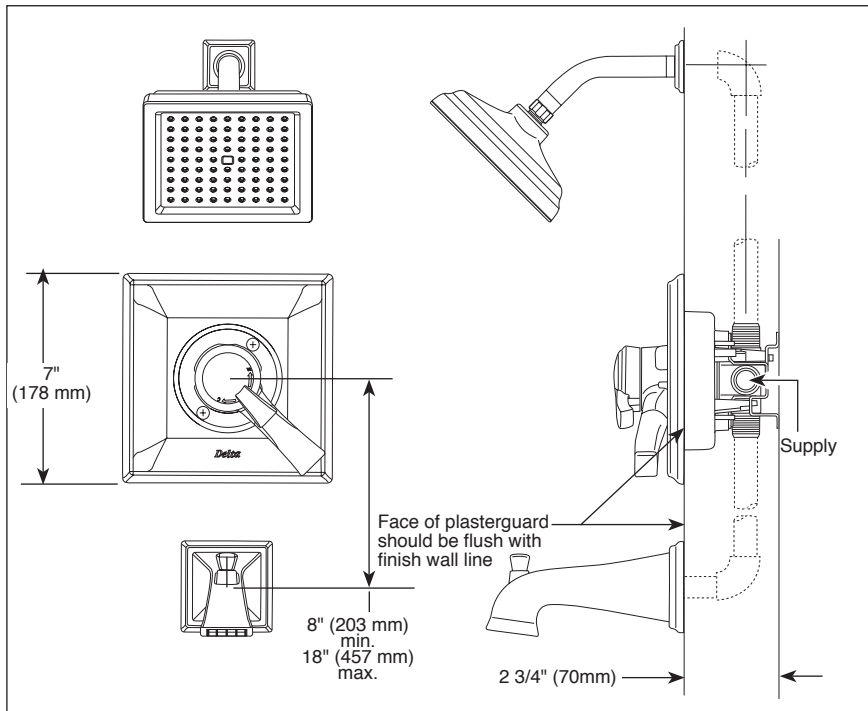

▲ Designate Proper Finish Suffix