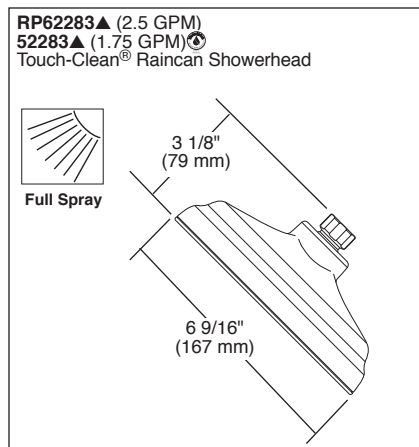

Delta reserves the right (1) to make changes in specifications and materials, and (2) to change or discontinue models, both without notice or obligation. Dimensions are for reference only. See current full-line price book or www.deltafaucet.com for finish options and product availability.