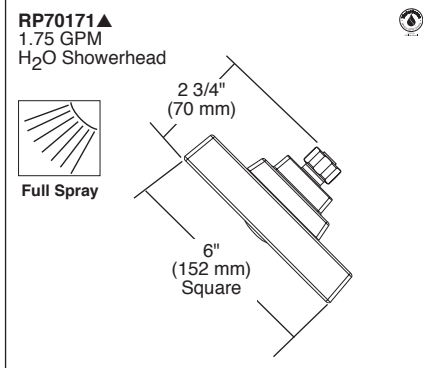

Delta reserves the right (1) to make changes in specifications and materials, and (2) to change or discontinue models, both without notice or obligation. Dimensions are for reference only. See current full-line price book or www.deltafaucet.com for finish options and product availability.