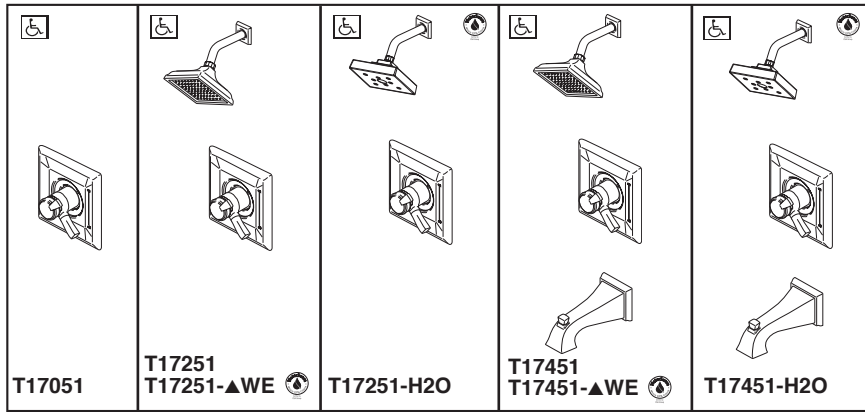

Submitted Model No.: _____

Specific Features: _____