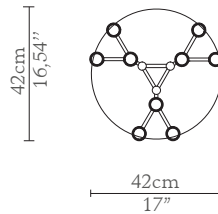

CABINETS & BOOKCASES

WATERFALL | floor

DIMENSIONS

Height: 195cm | 77,77"
Diameter: 42cm | 16,54"

MATERIALS

Body: Brass, Marble & Crystal Glass

STANDARD FINISHES

Body: Gold plated & Carrara marble

WEIGHT

Aprox: 51kg | 112,44lbs

BULBS

18x g9 Halogen Bulbs (40W max)*USA not included
Voltage: 220-240V

PACKAGING

Volume: 0,55m³ | 19,4ft³
Weight: 61kg | 134,48lbs