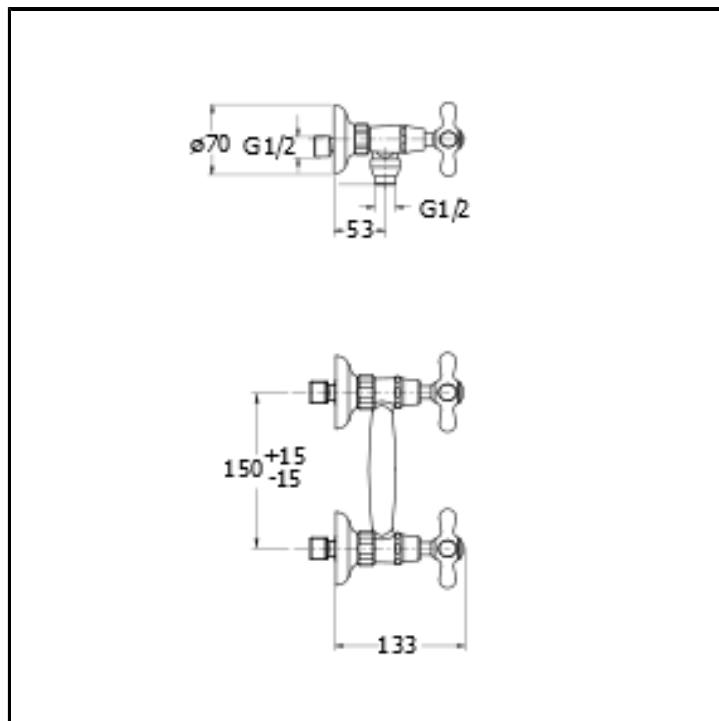

External shower mixer

FINITURE

- White matt
- Chrome
- Brushed black chrome
- Brushed metallic
- Black matt
- Yellow gold oro
- PVD brushed rose gold
- Brushed old brass

CHARACTERISTICS

-

COMMAND

- Bicomando