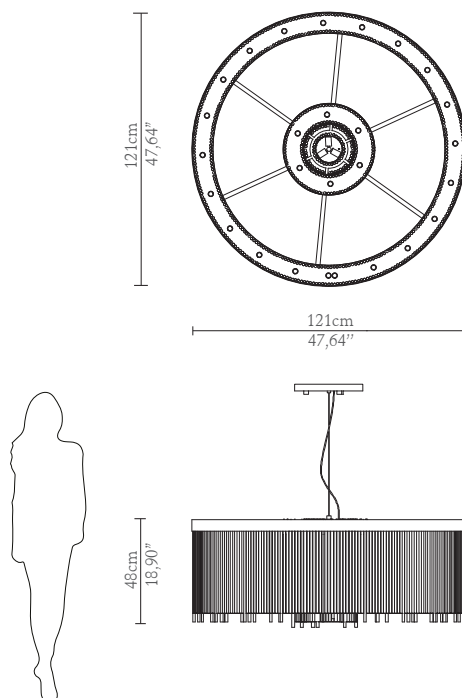

## DIMENSIONS

Cord Height: Adjustable with  
200cm | 78,74"

Height: 48cm | 18,90"  
Diameter: 121cm | 47,64"

## WEIGHT

Aprox: 70kg | 154,32lbs

## PACKAGING

Volume: 1,03m<sup>3</sup> | 36,37 ft<sup>3</sup>  
Weight: 80kg | 176,37lbs