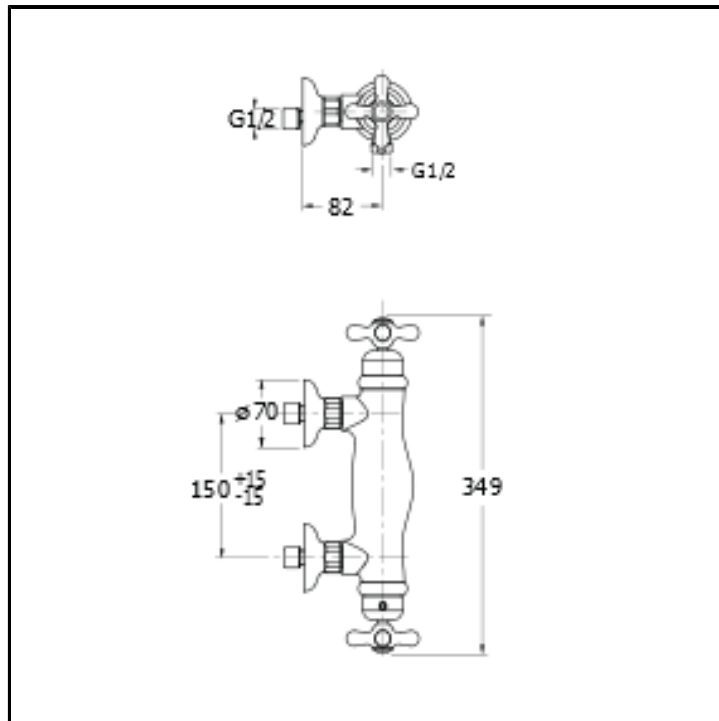

# CRIM481

External thermostatic shower mixer