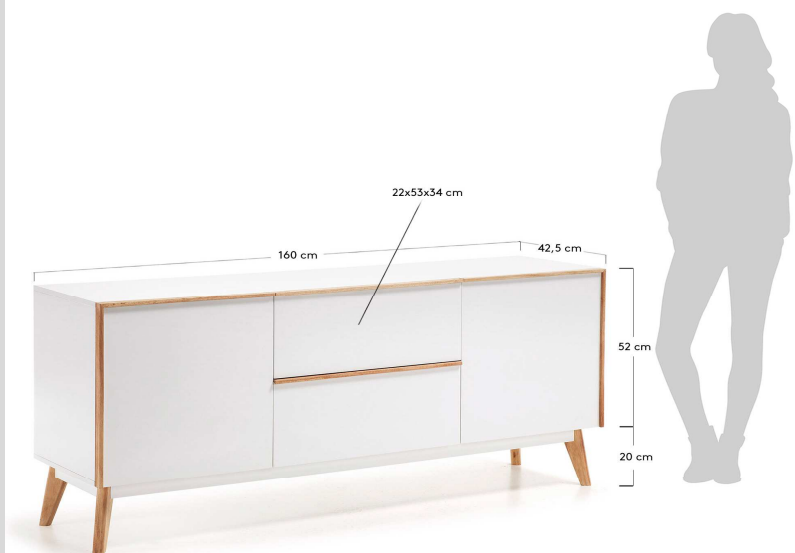

MEETY

product code	Y001L05
product description	MEETY Sideboard 160x42 mdf matt white laquer Sideboard in matt lacquered Mdf. Legs, frame and handles in solid oak wood.

product sizes

height x width x depth (cm)	72	x	160	x	42,5
product weight (Kg)	46,8				

technical drawings

product features

use (domestic/office)	Domestic
appliquence (inner/outer)	Inner
number of doors	2
number of drawers	2
fittings description	Screws, wooden pins, hinges and runners
max. load (Kg)	80