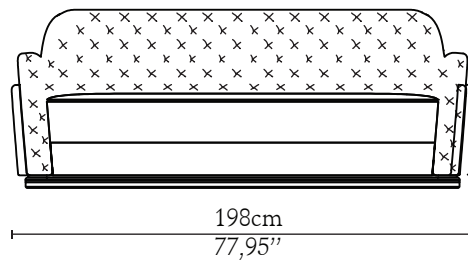

CABINETS & BOOKCASES

CHARLA | sofà

DIMENSIONS

Height: 76cm | 29,92''

Length: 198cm | 77,95''

Depth: 89cm | 35,04''

Seat Height: 40cm | 15,75''

Seat Depth: 66cm | 25,98''

MATERIALS

Body: Wood, Brass, Leather & Synthetic Leather

STANDARD FINISHES

Body: Polished brass, Black leather & Gray Synthetic Leather

WEIGHT

Aprox: 147kg | 324,08lbs

PACKAGING

Volume: 1,87m³ | 66ft³

Weight: 157kg | 346,13lbs