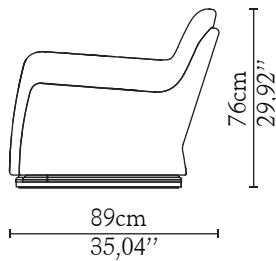

CABINETS & BOOKCASES

CHARLA | sofà

DIMENSIONS

Height: 76cm | 29,92''

Length: 198cm | 77,95''

Depth: 89cm | 35,04''

Seat Height: 40cm | 15,75''

Seat Depth: 66cm | 25,98''

MATERIALS

Body: Wood, Brass, Leather & Synthetic Leather

STANDARD FINISHES

Body: Polished brass, Black leather & Gray Synthetic Leather

WEIGHT

Aprox: 147kg | 324,08lbs

PACKAGING

Volume: 1,87m³ | 66ft³

Weight: 157kg | 346,13lbs