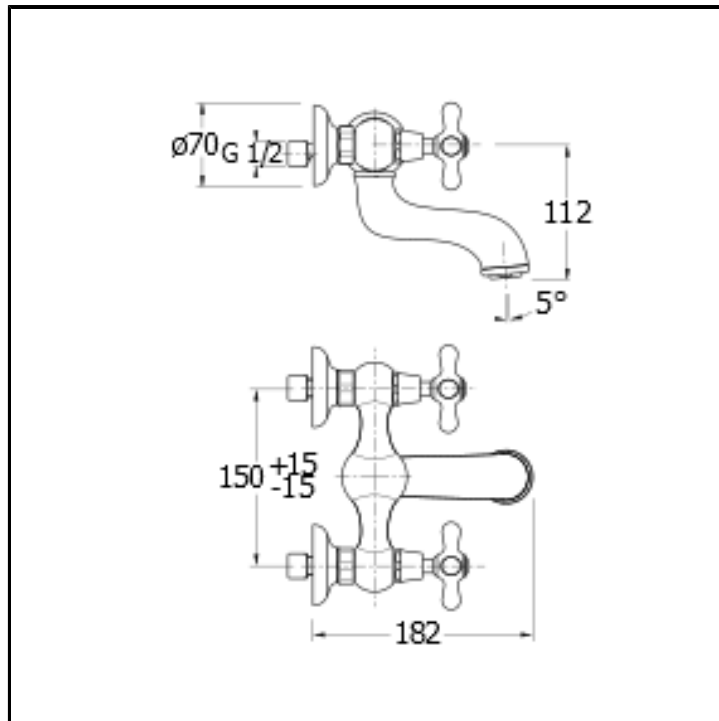

CRIM412

External bath/washtub mixer

FINITURE

- White matt
- Chrome
- Brushed black chrome
- Brushed metallic
- Black matt
- Yellow gold oro
- PVD brushed rose gold
- Brushed old brass

CHARACTERISTICS

-

FEATURES FROM TECHNOLOGIES