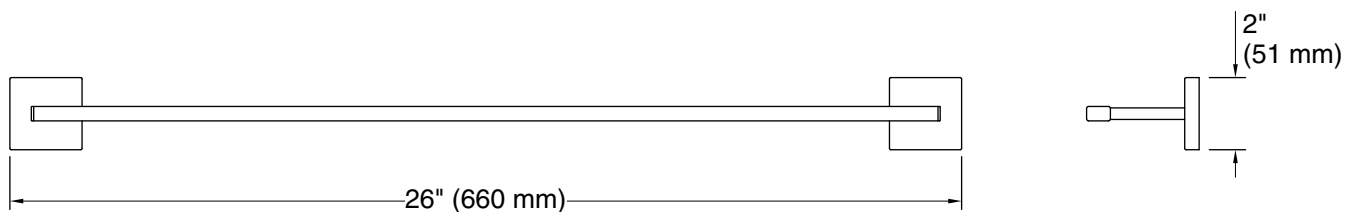

Technical Information

All product dimensions are nominal.

Material: Zinc, Stainless Steel

Notes

Install this product according to the installation instructions.

CAUTION: Risk of personal injury. Do not install these products in any area where they are likely to be used inadvertently as a grab bar or support bar. These products are not designed or intended for use as a grab bar or support bar.