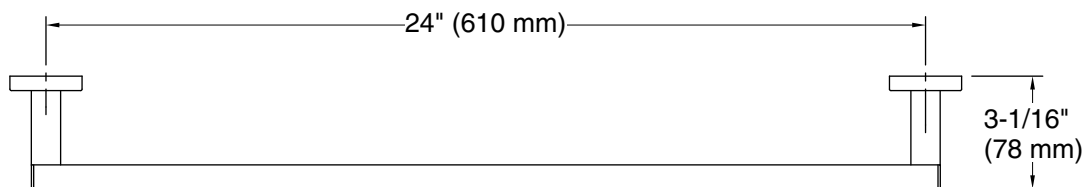

Technical Information

All product dimensions are nominal.

Material: Zinc, Stainless Steel

Notes

Install this product according to the installation instructions.

CAUTION: Risk of personal injury. Do not install these products in any area where they are likely to be used inadvertently as a grab bar or support bar. These products are not designed or intended for use as a grab bar or support bar.