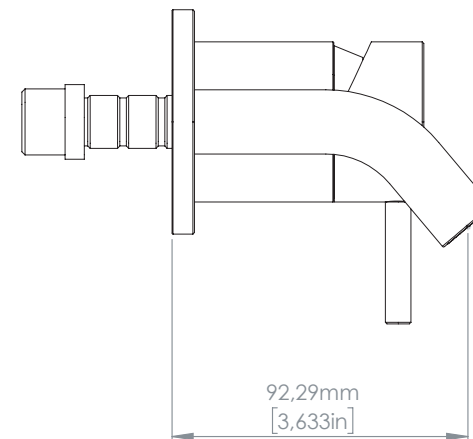

ONE 333

Miscelatore a parete per lavabo
Wall-mounted mixer for basin

Acciaio inox AISI 316L - Stainless steel AISI 316L

FINITURE DISPONIBILI - AVAILABLE FINISHING

S: satinato - satin
L: lucido - polish
BKS: nero satinato - satin black
GDS: oro satinato - satin gold
PGS: oro rosa satinato - pink gold satin
BKL: nero lucido - polish black
GDL: oro lucido - polish gold
PGL: oro rosa lucido - polish pink-gold

RISPARMIO IDRICO: 5 lt/min (1,32 gal/min)
WATER SAVING: 5 lt/min (1,32 gal/min)

PULIZIA - CLEANING

TO USE

- sapone neutro (ph 5.5)
neutral soap (ph 5.5)

DO NOT USE

- acido fluoridrico
hydrofluoric acid
- acido cloridrico e muriatico
cloric and muriatic acid
- ipoclorito di sodio
chlorine bleach

Documentazione di proprietà di LINKI SRL. Ogni riproduzione, anche parziale, è vietata. Nessun dato potrà essere comunicati a terzi senza preventiva autorizzazione dell'azienda.

Linki SRL si riserva il diritto di apportare in qualsiasi momento, senza preavviso, modifiche al prodotto al fine del suo miglioramento.

The complete documentation is the exclusive property of Linki Srl. Every duplicate, even partial, is completely forbidden. No data can be shared with third parties without previous Company authorization.

Linki SRL reserves the right to modify the product, any time and without previous notice, for the purpose of its improvement.

rev. 30-08-2021