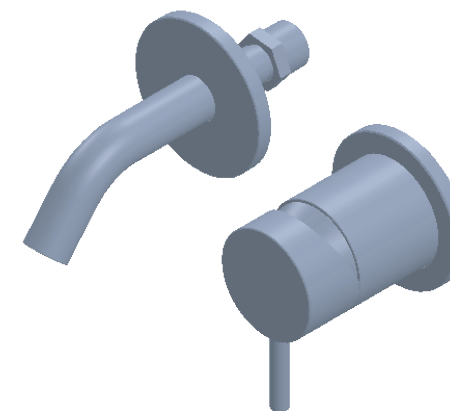

ONE 333

Miscelatore a parete per lavabo
Wall-mounted mixer for basin

Acciaio inox AISI 316L - Stainless steel AISI 316L

FINITURE DISPONIBILI - AVAILABLE FINISHING

S: satinato - satin
L: lucido - polish
BKS: nero satinato - satin black
GDS: oro satinato - satin gold
PGS: oro rosa satinato - pink gold satin
BKL: nero lucido - polish black
GDL: oro lucido - polish gold
PGL: oro rosa lucido - polish pink-gold

RISPARMIO IDRICO: 5 lt/min (1,32 gal/min)
WATER SAVING: 5 lt/min (1,32 gal/min)

PULIZIA - CLEANING

TO USE

- sapone neutro (ph 5.5)
neutral soap (ph 5.5)

DO NOT USE

- acido fluoridrico
hydrofluoric acid
- acido cloridrico e muriatico
cloric and muriatic acid
- ipoclorito di sodio
chlorine bleach

Documentazione di proprietà di LINKI SRL. Ogni riproduzione, anche parziale, è vietata. Nessun dato potrà essere comunicati a terzi senza preventiva autorizzazione dell'azienda.

Linki SRL si riserva il diritto di apportare in qualsiasi momento, senza preavviso, modifiche al prodotto al fine del suo miglioramento.

The complete documentation is the exclusive property of Linki Srl. Every duplicate, even partial, is completely forbidden. No data can be shared with third parties without previous Company authorization.

Linki SRL reserves the right to modify the product, any time and without previous notice, for the purpose of its improvement.

rev. 30-08-2021