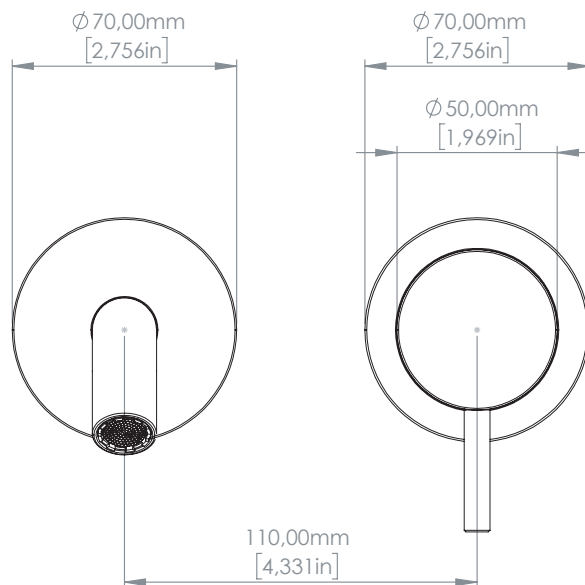

ONE 333

Miscelatore a parete per lavabo
Wall-mounted mixer for basin

Acciaio inox AISI 316L - Stainless steel AISI 316L

FINITURE DISPONIBILI - AVAILABLE FINISHING

S: satinato - satin
L: lucido - polish
BKS: nero satinato - satin black
GDS: oro satinato - satin gold
PGS: oro rosa satinato - pink gold satin
BKL: nero lucido - polish black
GDL: oro lucido - polish gold
PGL: oro rosa lucido - polish pink-gold

RISPARMIO IDRICO: 5 lt/min (1,32 gal/min)
WATER SAVING: 5 lt/min (1,32 gal/min)

PULIZIA - CLEANING

TO USE

- sapone neutro (ph 5.5)
neutral soap (ph 5.5)

DO NOT USE

- acido fluoridrico
hydrofluoric acid
- acido cloridrico e muriatico
cloric and muriatic acid
- ipoclorito di sodio
chlorine bleach

Documentazione di proprietà di LINKI SRL. Ogni riproduzione, anche parziale, è vietata. Nessun dato potrà essere comunicati a terzi senza preventiva autorizzazione dell'azienda.

Linki SRL si riserva il diritto di apportare in qualsiasi momento, senza preavviso, modifiche al prodotto al fine del suo miglioramento.

The complete documentation is the exclusive property of Linki Srl. Every duplicate, even partial, is completely forbidden. No data can be shared with third parties without previous Company authorization.

Linki SRL reserves the right to modify the product, any time and without previous notice, for the purpose of its improvement.

rev. 30-08-2021