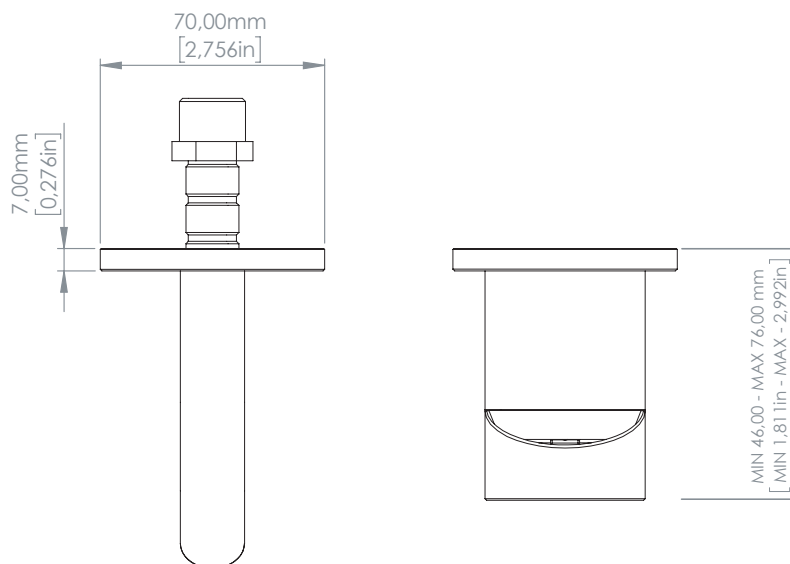

ONE 333

Miscelatore a parete per lavabo
Wall-mounted mixer for basin

Acciaio inox AISI 316L - Stainless steel AISI 316L

FINITURE DISPONIBILI - AVAILABLE FINISHING

S: satinato - satin
L: lucido - polish
BKS: nero satinato - satin black
GDS: oro satinato - satin gold
PGS: oro rosa satinato - pink gold satin
BKL: nero lucido - polish black
GDL: oro lucido - polish gold
PGL: oro rosa lucido - polish pink-gold

RISPARMIO IDRICO: 5 lt/min (1,32 gal/min)
WATER SAVING: 5 lt/min (1,32 gal/min)

PULIZIA - CLEANING

TO USE

- sapone neutro (ph 5.5)
neutral soap (ph 5.5)

DO NOT USE

- acido fluoridrico
hydrofluoric acid
- acido cloridrico e muriatico
cloric and muriatic acid
- ipoclorito di sodio
chlorine bleach

Documentazione di proprietà di LINKI SRL. Ogni riproduzione, anche parziale, è vietata. Nessun dato potrà essere comunicati a terzi senza preventiva autorizzazione dell'azienda.

Linki SRL si riserva il diritto di apportare in qualsiasi momento, senza preavviso, modifiche al prodotto al fine del suo miglioramento.

The complete documentation is the exclusive property of Linki Srl. Every duplicate, even partial, is completely forbidden. No data can be shared with third parties without previous Company authorization.

Linki SRL reserves the right to modify the product, any time and without previous notice, for the purpose of its improvement.

rev. 30-08-2021