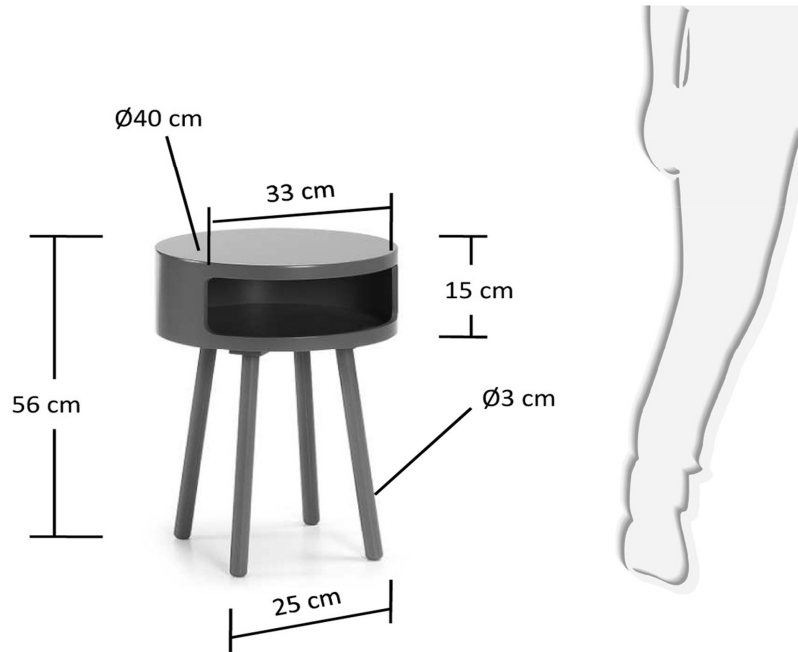

BRUK

product code	C596M03
product description	BRUK Side table wood grey Side table with wood fiberboard top and feet in solid rubber wood.

product sizes					
height x width x depth (cm)	56	x	40	x	40
product weight (Kg)	3,5				

technical drawings

product features	
use (domestic/office)	Domestic
appliances (inner/outer)	Inner
number of doors	
number of drawers	
fittings description	
max. load (Kg)	15
material	Plywood (Liriodendron Tulipifera)
finishing	NC painting

assembly

assembly required (yes/no)	Yes
difficulty of assembly (hard/medium/easy)	Easy
assembly time (min)	5
people required	1
assembly suggestions	

assembly instructions

The diagram illustrates the assembly of a stool. On the left, a cylindrical base is shown with four legs attached. On the right, a separate leg is shown with a '2x4' label. Above the diagrams, icons indicate an assembly time of 5 minutes, 1 person required, and 1x1 quantity. The diagram is enclosed in a frame with a small icon in the top right corner.

packaging

units per lot	1				
cbm (m3) / gross weight (Kg)	0,044	/	4,2		
nº of boxes	1				
box 1	1				
description	BRUK Side table wood grey				
description box	FULL ITEM				
height x width x depth (cm)	21	x	47	x	45
cbm (m3) / gross weight (Kg) / net weight (Kg)	0,044	/	4,2	/	3,5
box 2					
description					
description box					
height x width x depth (cm)		x		x	
cbm (m3) / gross weight (Kg) / net weight (Kg)		/		/	
box 3					
description					
description box					
height x width x depth (cm)		x		x	
cbm (m3) / gross weight (Kg) / net weight (Kg)		/		/	
box 4					
description					
description box					
height x width x depth (cm)		x		x	
cbm (m3) / gross weight (Kg) / net weight (Kg)		/		/	
box 5					
description					
description box					
height x width x depth (cm)		x		x	
cbm (m3) / gross weight (Kg) / net weight (Kg)		/		/	