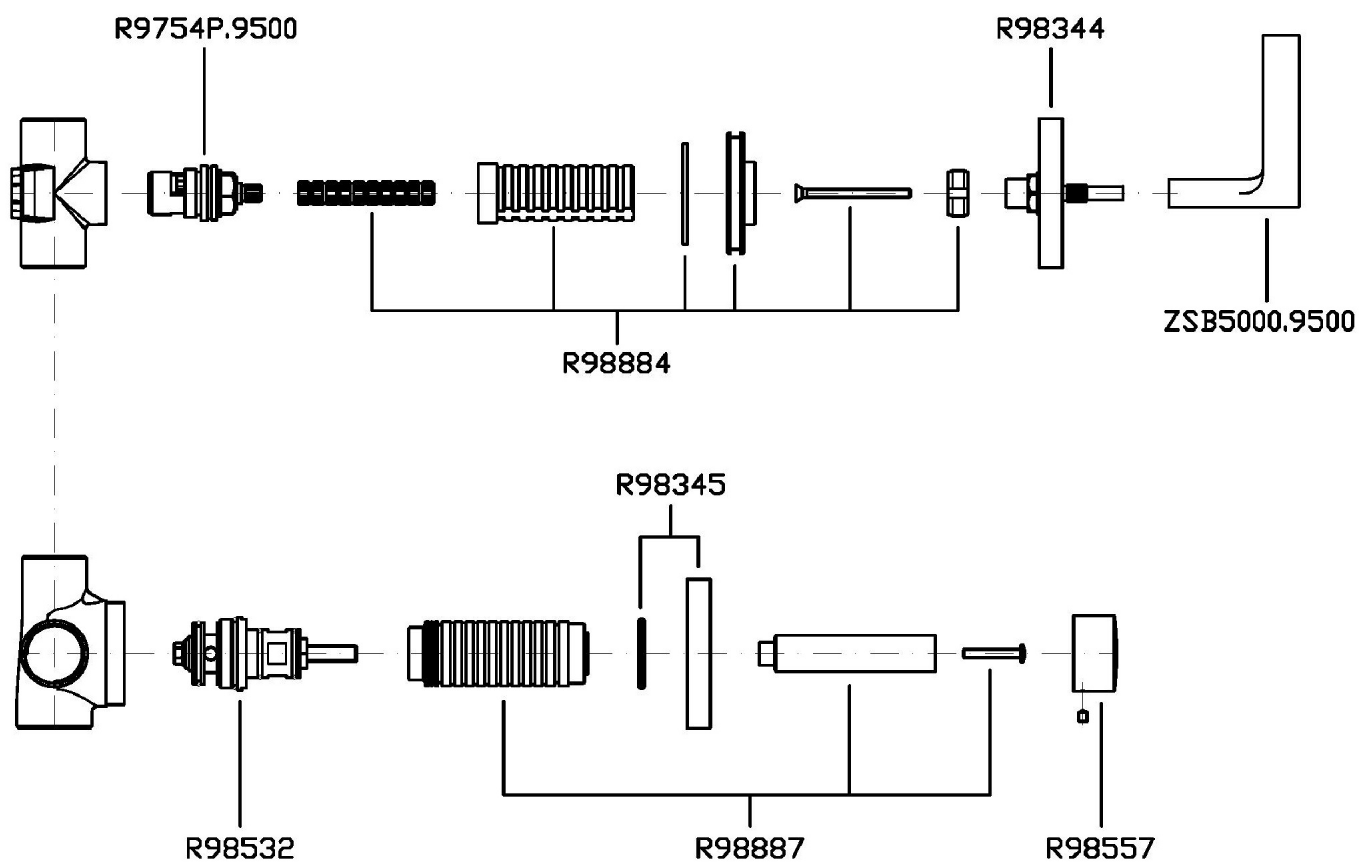

R99502

Parte incasso con elementi liberi, distanza variabile / Built-in part, not assembled, variable distance.

## SIMPLY BEAUTIFUL

ZSB5698

Disegno Complessivo / Overall Drawing

## SIMPLY BEAUTIFUL

ZSB5698 Portate / Flowrates (lt/min)

PRESSIONE PRESSURE	1 BAR	2 BAR	3 BAR	4 BAR	5 BAR
DEVIATORE	13	16	19	21	23
P1					
P2					
P3					
P4					
P5					

## SIMPLY BEAUTIFUL

ZSB5698 Pesì e Misure / Weights and Sizes

Peso ( Kg ) Weight ( lb )	1,72 ( Kg )	3,80 ( lb )
Volume test ( dc3 ) - ( in3 )	3,32 ( dc3 )	202,60 ( in3 )
h ( mm ) - ( in )	93,00 ( mm )	3,66 ( in )
L1 ( mm ) - ( in )	162,00 ( mm )	6,38 ( in )
L2 ( mm ) - ( in )	220,00 ( mm )	8,66 ( in )