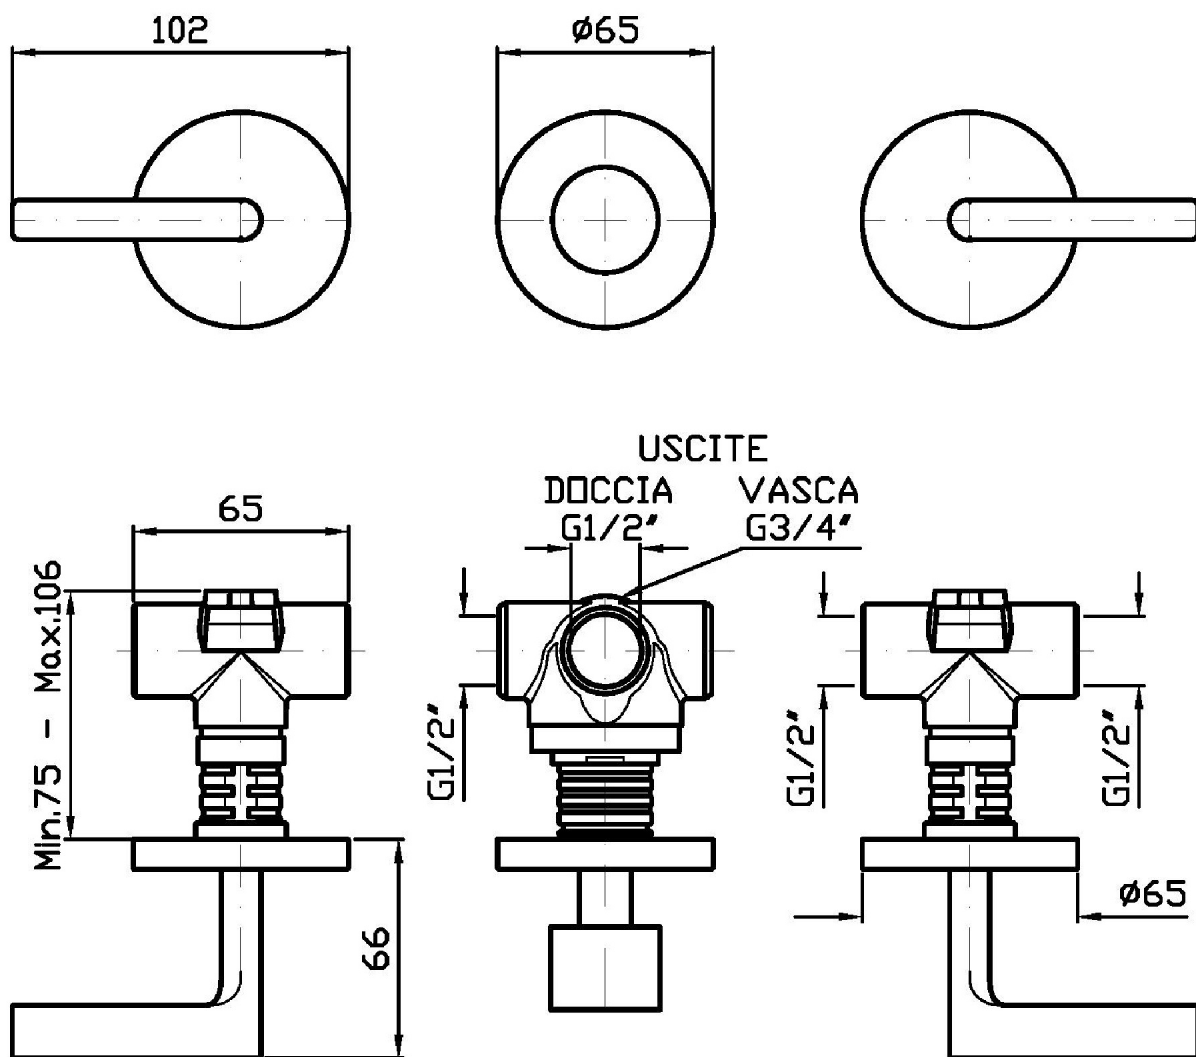

## SIMPLY BEAUTIFUL

ZSB5698

Gruppo incasso vasca-doccia a 3 fori. / 3 hole built-in bath-shower mixer.

Gruppo incasso vasca-doccia a 3 fori con deviatore a 2 vie.

3 hole built-in bath-shower mixer with 2 way diverter.

R99502

Parte incasso con elementi liberi, distanza variabile / Built-in part, not assembled, variable distance.

## SIMPLY BEAUTIFUL

ZSB5698

Disegno Complessivo / Overall Drawing

## SIMPLY BEAUTIFUL

ZSB5698 Pesì e Misure / Weights and Sizes

Peso ( Kg ) Weight ( lb )	1,72 ( Kg )	3,80 ( lb )
Volume test ( dc3 ) - ( in3 )	3,32 ( dc3 )	202,60 ( in3 )
h ( mm ) - ( in )	93,00 ( mm )	3,66 ( in )
L1 ( mm ) - ( in )	162,00 ( mm )	6,38 ( in )
L2 ( mm ) - ( in )	220,00 ( mm )	8,66 ( in )