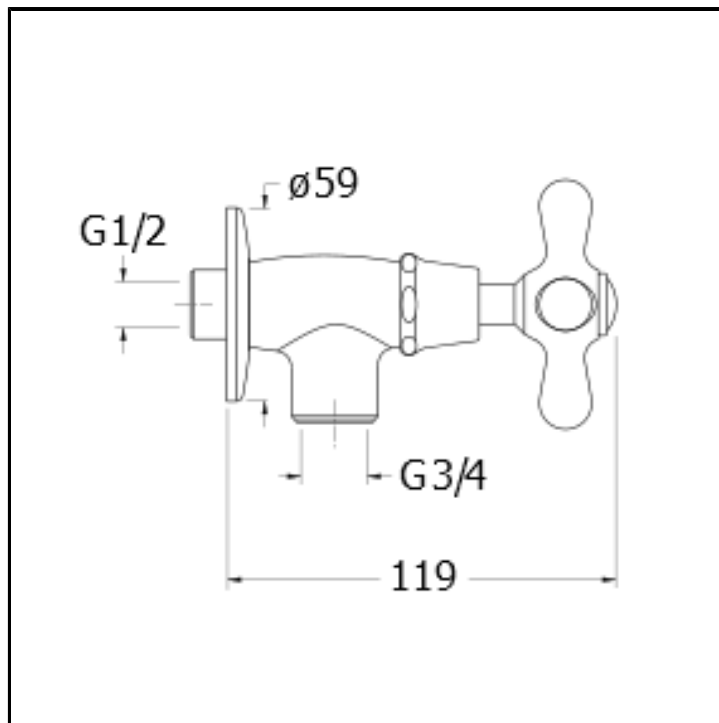

1/2" wall mounted tap for washing machine

FINITURE

Chrome

Brushed old brass

COMMAND

- Monowater

INSTALLATION

- Wall