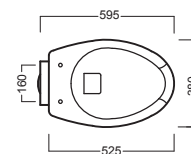

A0Y7A801 (Bl-White)
Piletta in CERAMICA con
tappo "Up & Down" Ø 71 mm
CERAMIC drain siphon with
"Up & Down" cap Ø 71 mm

YXMQ77 (CR-Chrome)
YXMQ01 (Bl-White)
Piletta universale
"Up & Down"/ Scarico Libero con tappo Ø 63 mm
Universal "Free outlet" /
"Up & Down" drain siphon with cap Ø 63 mm

YH1701
curva tecnica
PVC "s" trap converter

YR4901
fissaggio vertical
vertical fixing bol

YP6401
raccordo scarico parete
PVC wall connection outlet

YXZ001
sedile in legno e poliestere
con anello aperto
polyester seat cover with
front opening

YXZ101
solo anello sedile aperto
in legno e poliestere
polyester only seat with
front opening

Y0CG01
sedile aperto in
metacrilato
acrylic only seat with front
opening

DISEGNO TECNICO TECHNICAL DESIGN

A	800	750	620
B	280	230	100
C	315	265	135