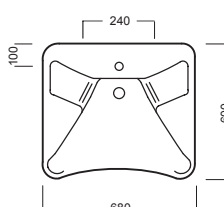

A0Y7A801 (Bl-White)
Piletta in CERAMICA con
tappo "Up & Down" Ø 71 mm
CERAMIC drain siphon with
"Up & Down" cap Ø 71 mm

YXMQ77 (CR-Chrome)
YXMQ01 (Bl-White)
Piletta universale
"Up & Down"/ Scarico Libero con tappo Ø 63 mm
Universal "Free outlet" /
"Up & Down" drain siphon with cap Ø 63 mm

YH1701
curva tecnica
PVC "s" trap converter

YR4901
fissaggio vertical
vertical fixing bol

YP6401
raccordo scarico parete
PVC wall connection outlet

YXZ001
sedile in legno e poliestere
con anello aperto
polyester seat cover with
front opening

YXZ101
solo anello sedile aperto
in legno e poliestere
polyester only seat with
front opening

Y0CG01
sedile aperto in
metacrilato
acrylic only seat with front
opening

DISEGNO TECNICO TECHNICAL DESIGN

A	800	750	620
B	280	230	100
C	315	265	135