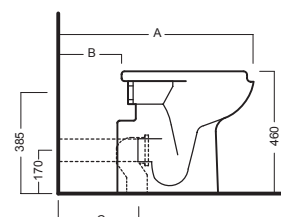

A0Y7A801 (Bl-White)
Piletta in CERAMICA con
tappo "Up & Down" Ø 71 mm
CERAMIC drain siphon with
"Up & Down" cap Ø 71 mm

YXMQ77 (CR-Chrome)
YXMQ01 (Bl-White)
Piletta universale
"Up & Down"/ Scarico Libero con tappo Ø 63 mm
Universal "Free outlet" /
"Up & Down" drain siphon with cap Ø 63 mm

YH1701
curva tecnica
PVC "s" trap converter

YR4901
fissaggio vertical
vertical fixing bol

YP6401
raccordo scarico parete
PVC wall connection outlet

YXZ001
sedile in legno e poliestere
con anello aperto
polyester seat cover with
front opening

YXZ101
solo anello sedile aperto
in legno e poliestere
polyester only seat with
front opening

Y0CG01
sedile aperto in
metacrilato
acrylic only seat with front
opening

DISEGNO TECNICO TECHNICAL DESIGN

A	800	750	620
B	280	230	100
C	315	265	135