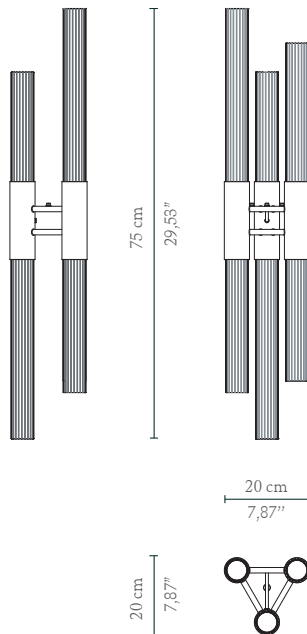

CABINETS & BOOKCASES

WATERFALL XL | Pendant

DIMENSIONS

Cord Height: Adjustable with 78,74" | 200 cm

Height: 75 cm | 29,53"

Length.: 20 cm | 7,87"

Depth: 20 cm | 7,87"

MATERIALS

Body: Brass & Glass

STANDARD FINISHES

Body: Gold plated

WEIGHT

Aprox.: 2kg | 4,41lbs

BULBS

6x g9 Led Bulbs (40W max) (USA not included)
Voltage: 220-240V

PACKAGING

Volume: 0,03 m³ | 1,06 ft³
Weight: 3kg | 6,61lbs