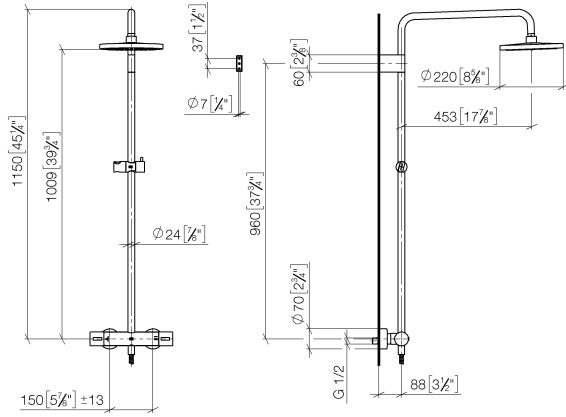

**Showerpipe with shower thermostat without hand shower FlowReduce -
Platinum**

IMO

34 459 979

Fits: IMO, LULU, TARA, LISSÉ, VAIA, META

- shower with fixed riser projection 453mm
- overhead shower: rain flow
- rain shower Ø 220 mm
- rain shower with anti-scale system
- max. rainshower flow 7 l/min
- rotary diverter with volume control and shut-off function
- slide-on rosettes Ø 70 mm
- height of fittings up to rain shower (bottom edge) 1009mm
- height of fittings up to top edge of elbow 1150mm
- gauge 150 mm - 13 mm
- metal shower hose 1750mm with integrated anti-twist protection
- 1/2" connection
- slide bar
- Pipe diameter 23.5 mm
- quick clearing
- This product can help a building meet the requirements of Green Building Rating Systems, e.g. LEED®, BREEAM®, DGNB
- WRAS 2204013

**Showerpipe with shower thermostat without hand shower FlowReduce -
Platinum**

34 459 979
mm [inches]
1:10

Flow rate chart

Codes & Standards

DIN 4109

EN 1111

EN 1717

ISO 3822