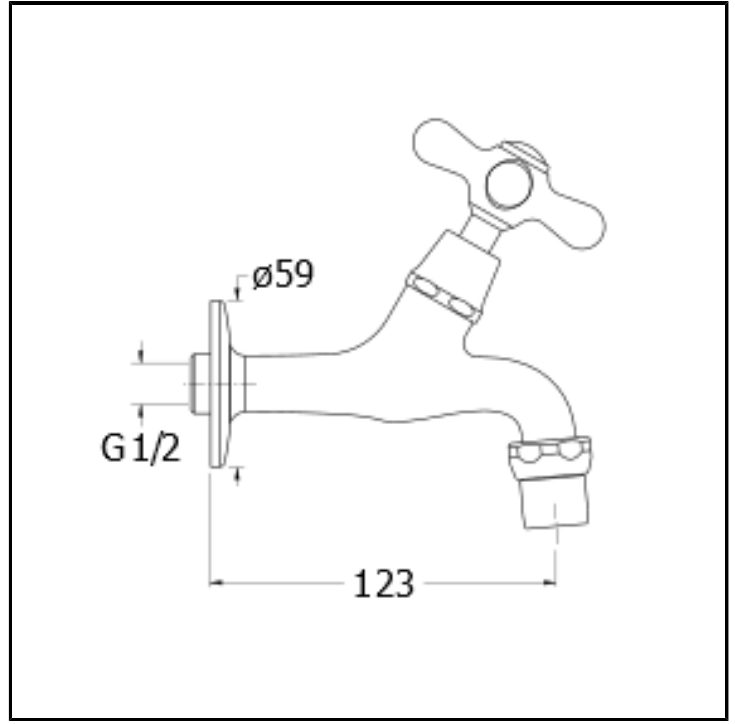

CRIM652

1/2" wall mounted "cold water" tap

FINITURE

-  Chrome
-  Brushed old brass

FEATURES FROM TECHNOLOGIES

-

COMMAND

- Monowater