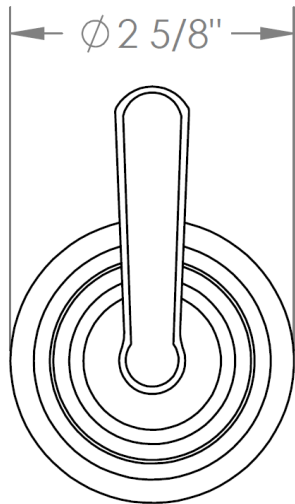

29-WTR2-__
Wall Mounted 2-Valve Shower Trim
Includes Alignment Kit
Requires SS-506 concealed rough

HANDLE TRIM OPTIONS

TR14 - BEEKMAN

TR15 - GOTHAM