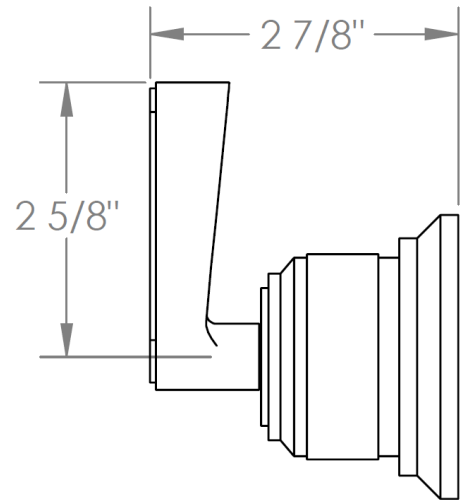

29-WTR2-__
Wall Mounted 2-Valve Shower Trim
Includes Alignment Kit
Requires SS-506 concealed rough

HANDLE TRIM OPTIONS

TR14 - BEEKMAN

TR15 - GOTHAM