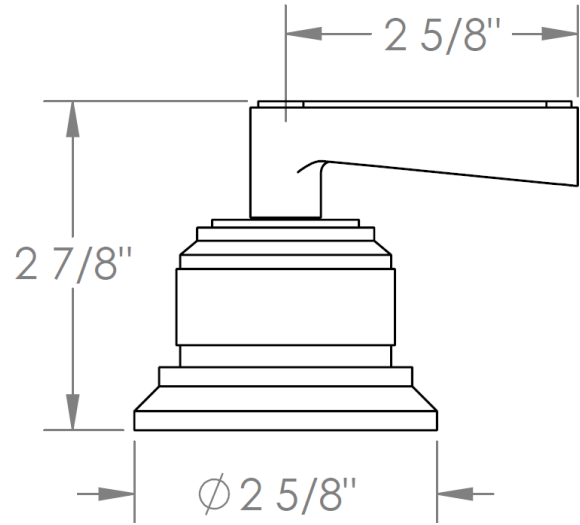

29-WTR2-__
Wall Mounted 2-Valve Shower Trim
Includes Alignment Kit
Requires SS-506 concealed rough

HANDLE TRIM OPTIONS

TR14 - BEEKMAN

TR15 - GOTHAM