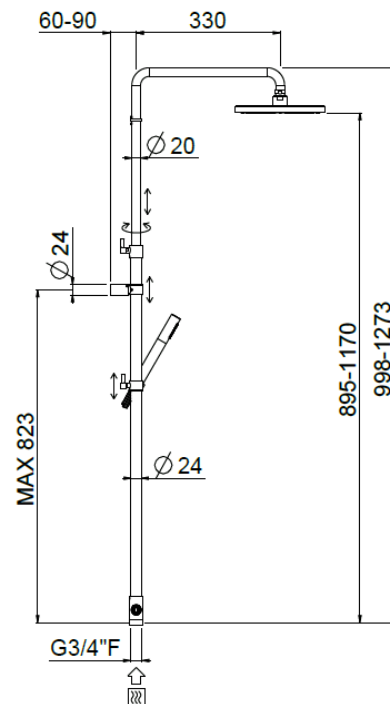

# Bridge telescopic 3/4" connection

Bridge telescopic 3/4" connection, Stick shower head  
**30676X-CRX**

## TECHNICAL INFORMATION

Bridge turning shower column with adjustable mounting with articulated shower holder, 3/4 connection, adjustable upper holder and diverter. Non-liming inspectable round shower head Ø200 in chromed stainless steel. Brass non-liming inspectable one jet round shower. PVC smooth double anti-torsion flexible hose cm 150. CHROME

## PICTURE

## TECHNICAL DRAWING