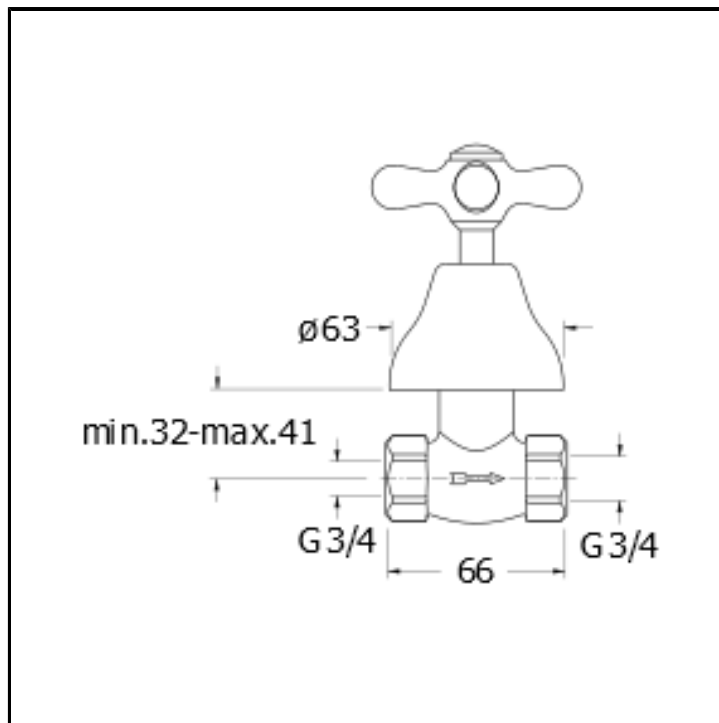

CRIM621

3/4" stopcock

FINITURE

- White matt
- Chrome
- Brushed black chrome
- Brushed metallic
- Black matt
- Yellow gold oro
- PVD brushed rose gold
- Brushed old brass

CHARACTERISTICS

-

INSTALLATION

- Wall