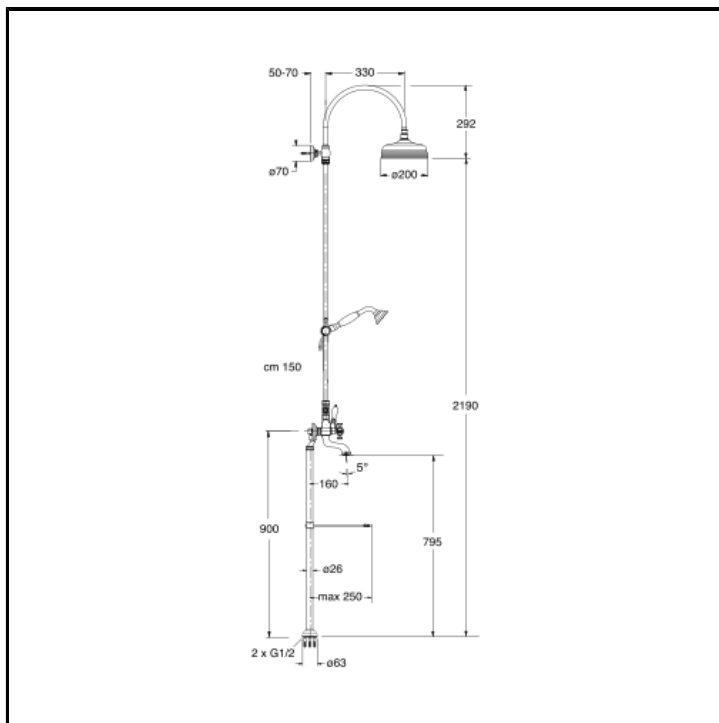

Floor mounted bath mixer with checkable anti-lime overhead shower, flexible hose and anti-lime hand shower with slide rail

FINITURE

 Chrome

CHARACTERISTICS

- Multifunction bathtub column

FEATURES FROM TECHNOLOGIES