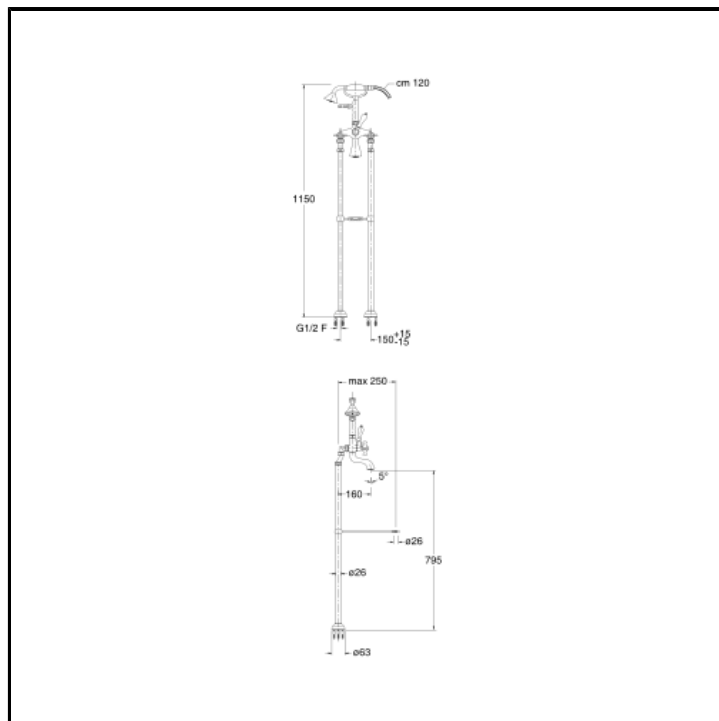

CRICN102

Floor mounted bath mixer with flexible hose and anti-lime hand shower

FINITURE

 Chrome

 Brushed old brass

CHARACTERISTICS

-

FEATURES FROM TECHNOLOGIES