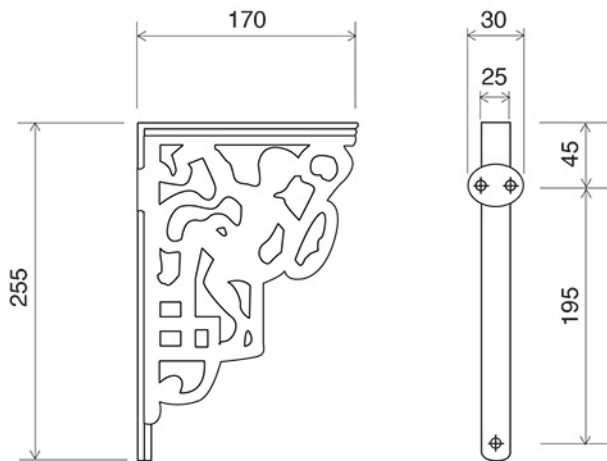

VICTORIAN Collection	
Code	Description
2005 OLD2005	Closet (wall drain) White Old White
GRDN2005 OSBR2005	Decorated Garden Pattern Blue Pattern
2007 OLD2007	High level cistern White Old White
2022	High level cistern fittings
GRDN2007 OSBR2007	Decorated Garden Pattern Blue Pattern
2022	High level cistern fittings
2035-C 2036-I/N/O/OR 2036-B/ND/R	High level flush pipe with fixings Chrome Incalux, Nickel, Dark Gold, Rose Gold Bronze, Dark Nickel, Copper

GH
GENTRY HOME

Verona - Italy
tel. +39 045 8006917
fax. +39 045 8020111
gentry-home.com

VICTORIAN Collection	
Code	Description
2037-C 2038-I/N/O/OR 2038-B/ND/R	Pull, chain and lever Chrome Incalux, Nickel, Dark Gold, Rose Gold Bronze, Dark Nickel, Copper
2039 2044-C	Ornate brackets White Chrome

Verona - Italy
 tel. +39 045 8006917
 fax. +39 045 8020111
 gentry-home.com

VICTORIAN Collection	
Code	Description
9999 OLD9999	Pottery pan connector for floor trap White Old White
9998 OLD9998	Pottery pan connector for wall trap White Old White
9997 OLD9997	Pottery pan connector collar White Old White