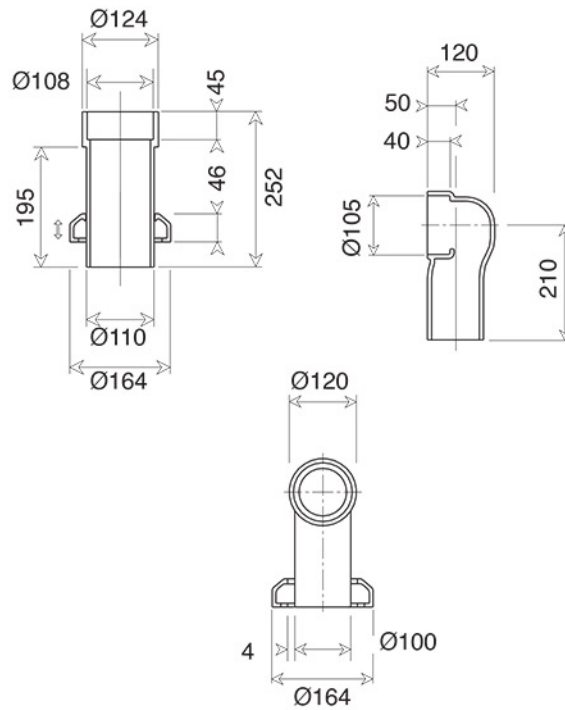

VICTORIAN Collection	
Code	Description
2005 OLD2005	Closet (wall drain) White Old White
GRDN2005 OSBR2005	Decorated Garden Pattern Blue Pattern
2007 OLD2007	High level cistern White Old White
2022	High level cistern fittings
GRDN2007 OSBR2007	Decorated Garden Pattern Blue Pattern
2022	High level cistern fittings
2035-C 2036-I/N/O/OR 2036-B/ND/R	High level flush pipe with fixings Chrome Incalux, Nickel, Dark Gold, Rose Gold Bronze, Dark Nickel, Copper

GH
GENTRY HOME

Verona - Italy
tel. +39 045 8006917
fax. +39 045 8020111
gentry-home.com

VICTORIAN Collection	
Code	Description
2037-C 2038-I/N/O/OR 2038-B/ND/R	Pull, chain and lever Chrome Incalux, Nickel, Dark Gold, Rose Gold Bronze, Dark Nickel, Copper
2039 2044-C	Ornate brackets White Chrome

Verona - Italy
 tel. +39 045 8006917
 fax. +39 045 8020111
 gentry-home.com

VICTORIAN Collection	
Code	Description
9999 OLD9999	Pottery pan connector for floor trap White Old White
9998 OLD9998	Pottery pan connector for wall trap White Old White
9997 OLD9997	Pottery pan connector collar White Old White