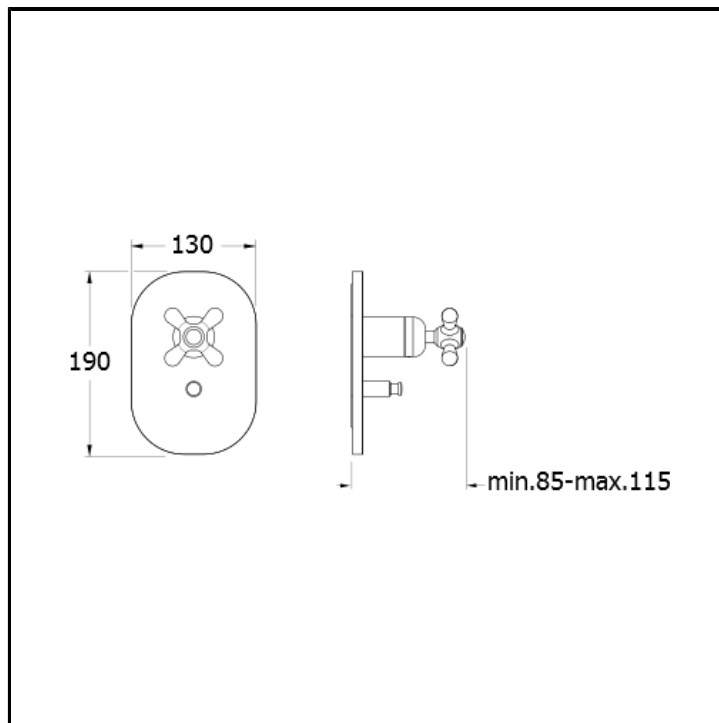

# CRIM669

Progressive bath/shower mixer external parts for CRICS535 with 2 outlet diverter and metal plate