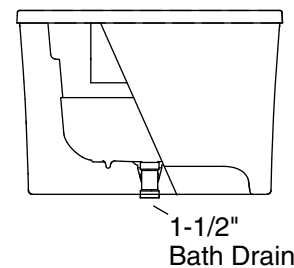

Required Electrical Service

One circuit required, protected with Class A Ground-Fault Circuit-Interrupter (GFCI). Outside North America, this device may be known as a Residual Current Device (RCD).

120 V, 15 A, 60 Hz

Technical Information

All product dimensions are nominal.

Installation:	Freestanding
Drain location:	End
Basin area, bottom:	45-1/8" x 19-11/16" (1147 mm x 500 mm)
Basin area, top:	52-3/4" x 25-5/16" (1339 mm x 643 mm)
Weight:	166 lbs (75.3 kg)
Minimum floor load:	43.6 lbs/ft² (212.9 kg/m²)
Water depth:	15-1/16" (383 mm)
Water capacity:	58 gal (219.6 L)
Template:	Footprint, 1265460, not required, not included

Notes

Measure your actual product for rough-in details. Install this product according to the installation instructions.

The hot water supply should be 70% of the capacity of the bath or greater. Installations will vary.

This bath is designed for freestanding installation only.

If installing a rim-mount faucet, make sure there is no interference above or below the deck before drilling any holes.