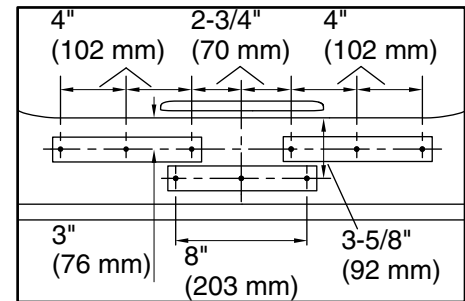

No change in measurements if connected with drain illustrated. (K-7272)

Recommend Faucet Location

Recommended Faucet Hole Location