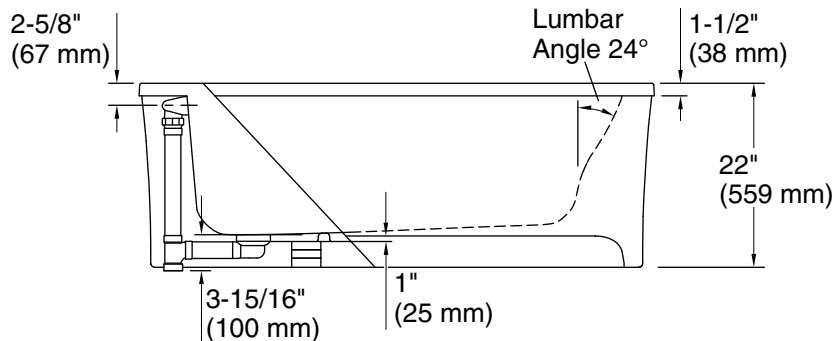

Required Electrical Service

One circuit required, protected with Class A Ground-Fault Circuit-Interrupter (GFCI). Outside North America, this device may be known as a Residual Current Device (RCD).

120 V, 15 A, 60 Hz

Technical Information

All product dimensions are nominal.

Installation:	Freestanding
Drain location:	End
Basin area, bottom:	45-1/8" x 19-11/16" (1147 mm x 500 mm)
Basin area, top:	52-3/4" x 25-5/16" (1339 mm x 643 mm)
Weight:	166 lbs (75.3 kg)
Minimum floor load:	43.6 lbs/ft² (212.9 kg/m²)
Water depth:	15-1/16" (383 mm)
Water capacity:	58 gal (219.6 L)
Template:	Footprint, 1265460, not required, not included

Notes

Measure your actual product for rough-in details. Install this product according to the installation instructions.

The hot water supply should be 70% of the capacity of the bath or greater. Installations will vary.

This bath is designed for freestanding installation only.

If installing a rim-mount faucet, make sure there is no interference above or below the deck before drilling any holes.