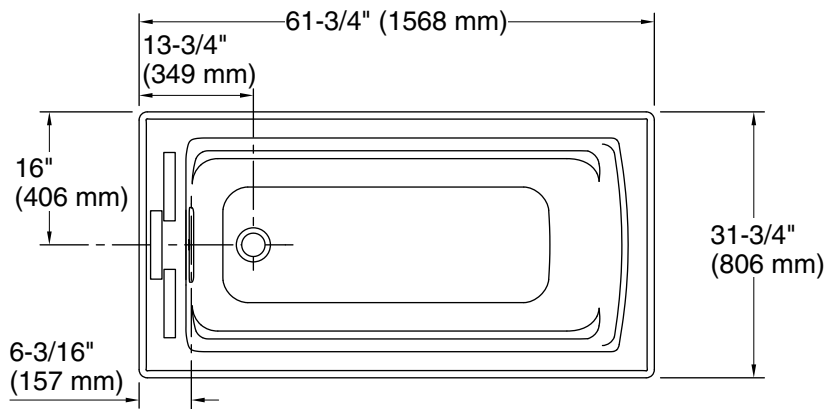

No change in measurements if connected with drain illustrated. (K-7272)

Recommend Faucet Location

Recommended Faucet Hole Location