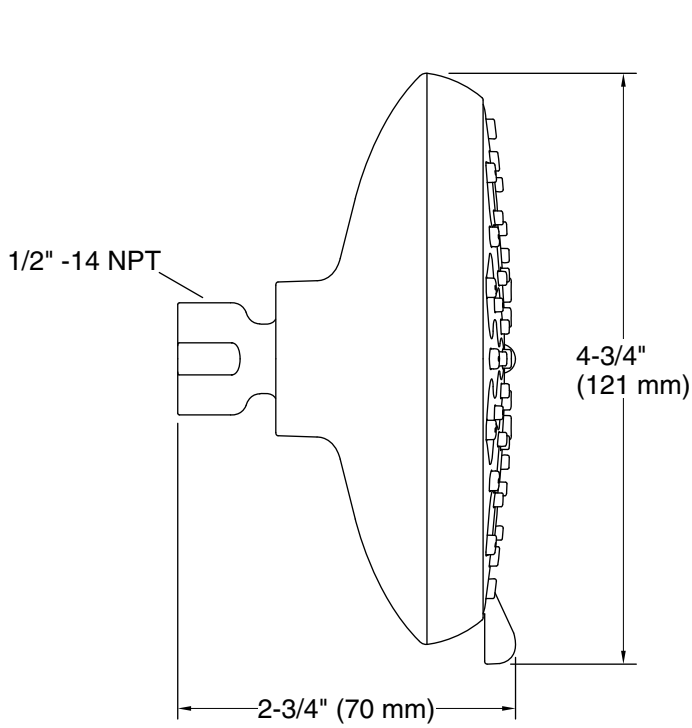

Features

- Showerhead features transitional nature-inspired design.
- Advanced spray engine provides three alternate experiences: wide coverage, intense drenching, and targeted spray.
- Wide coverage spray produces an encompassing spray for everyday use.
- Intense drenching spray delivers a forceful spray ideal for rinsing soap from hair.
- Targeted spray is a focused stream for targeting sore muscles or use as a utility spray.
- Simple thumb tab allows for a smooth transition between sprays.
- Spray nozzles cover full area of sprayhead.
- MasterClean™ sprayface is easy-to-clean.
- 1.75 gpm (6.6 lpm) flow rate.
- 1/2" NPT connection.

Technical Information

All product dimensions are nominal.

Notes

Install this product according to the installation instructions.