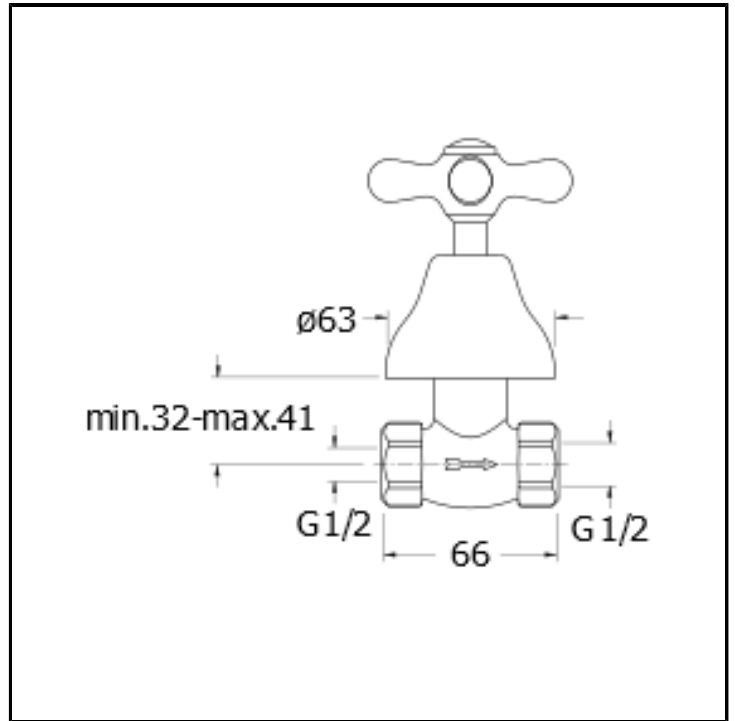

1/2" stopcock

FINITURE

- White matt
- Chrome
- Brushed black chrome
- Brushed metallic
- Black matt
- Yellow gold oro
- PVD brushed rose gold
- Brushed old brass

CHARACTERISTICS

-

INSTALLATION

- Wall

TPOLOGY