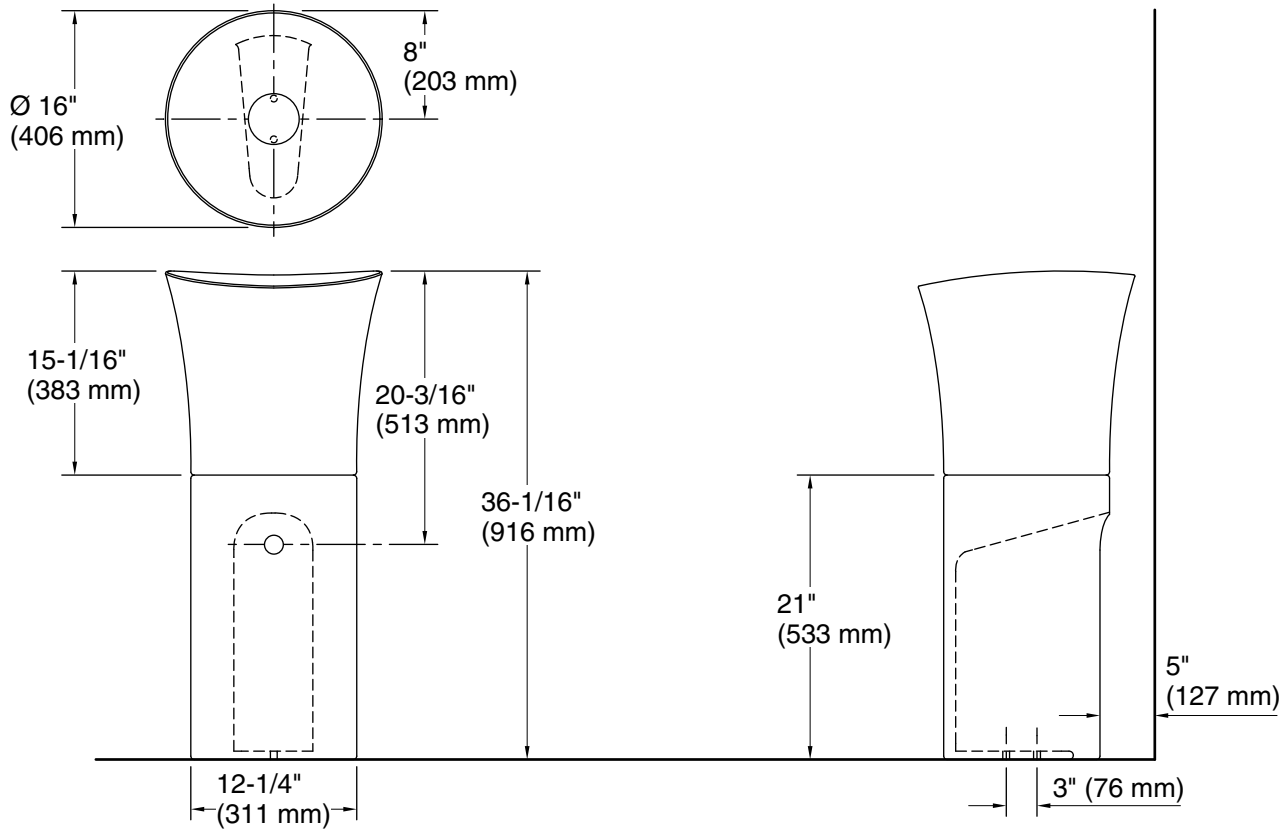

Technical Information

All product dimensions are nominal.

Bowl configuration:	Single
Installation:	Pedestal
Bowl area (Center):	Length: 15-13/16" (402 mm) Width: 15-13/16" (402 mm) Bowl depth: 3-15/16" (100 mm) With overflow: Yes Water depth: 1-13/16" (46 mm)
Drain hole:	2-1/2" (64 mm)