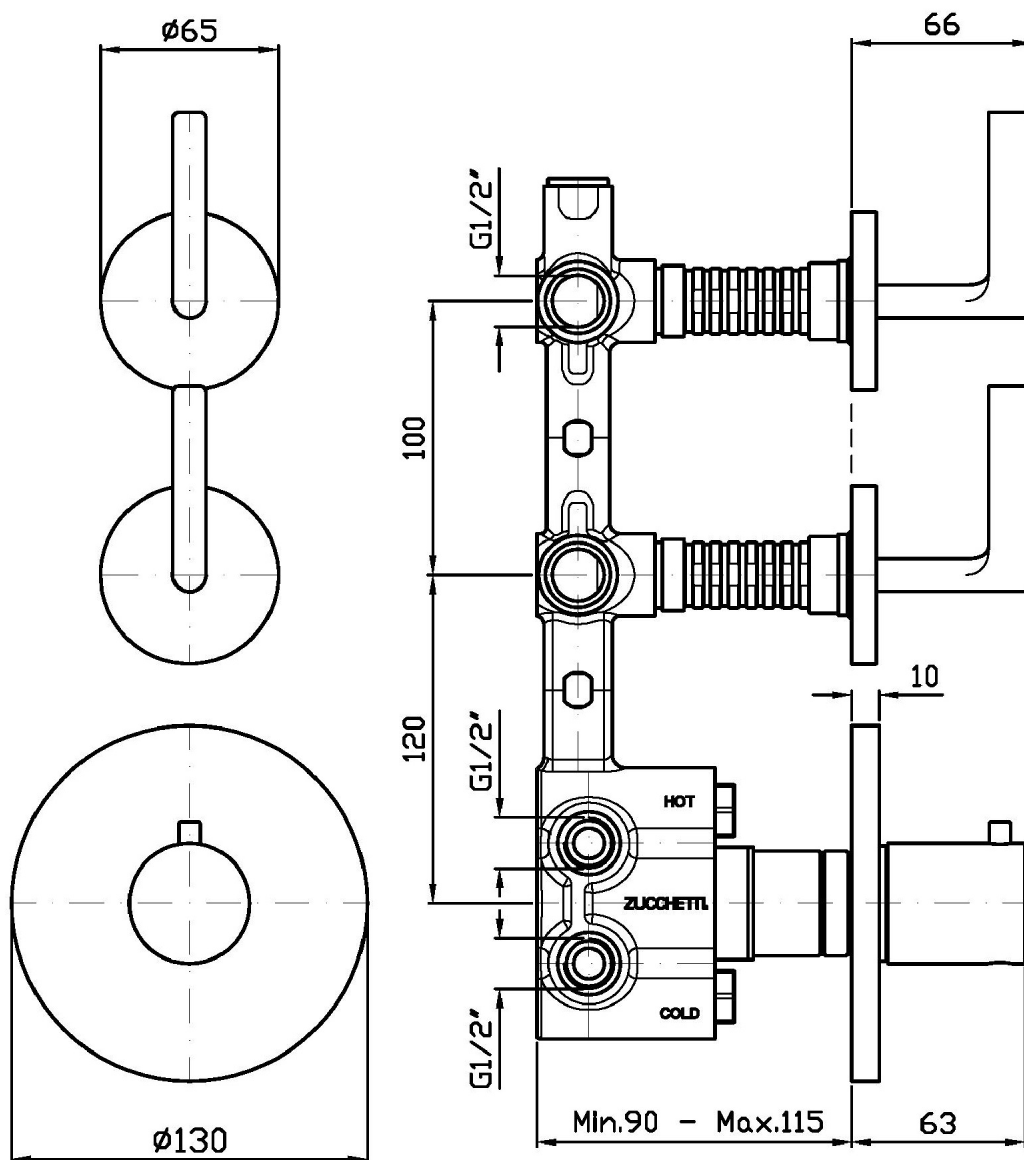

## SIMPLY BEAUTIFUL

ZSB5660

Termostatico incasso doccia con 2 rubinetti d'arresto. / Built-in thermostatic shower mixer with 2 stop valves.

Termostatico incasso doccia da 1/2", con 2 rubinetti d'arresto.

1/2" built-in thermostatic shower mixer with 2 stop valves.

R97821

Parte incasso. / Built-in part.

## SIMPLY BEAUTIFUL

ZSB5660

Disegno Complessivo / Overall Drawing

## SIMPLY BEAUTIFUL

ZSB5660 Pesì e Misure / Weights and Sizes

Peso ( Kg ) Weight ( lb )	2,20 ( Kg )	4,85 ( lb )
Volume test ( dc3 ) - ( in3 )	11,01 ( dc3 )	671,87 ( in3 )
h ( mm ) - ( in )	90,00 ( mm )	3,54 ( in )
L1 ( mm ) - ( in )	335,00 ( mm )	13,19 ( in )
L2 ( mm ) - ( in )	365,00 ( mm )	14,37 ( in )