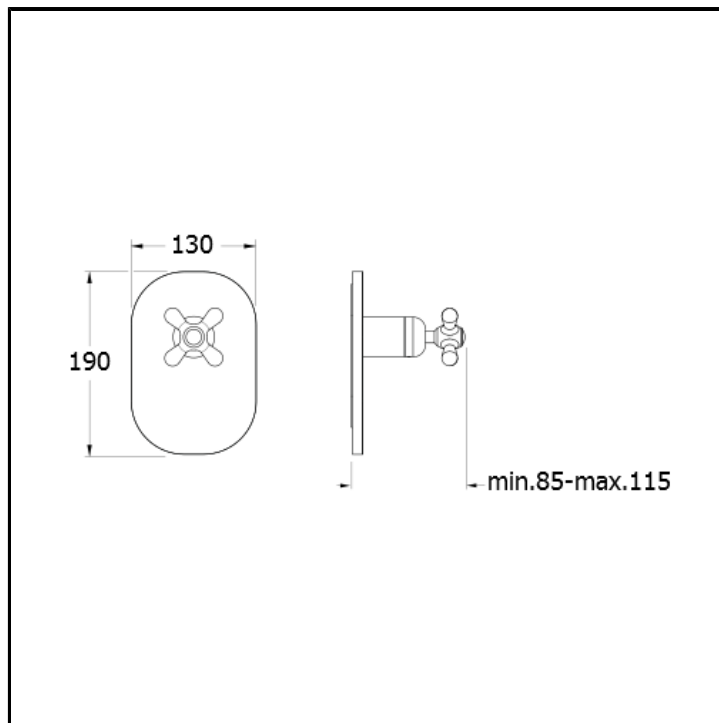

CRIM666

Progressive shower mixer external parts for CRICS535 with metal plate

FINITURE

-  Chrome
-  Brushed black chrome
-  Brushed metallic
-  Yellow gold oro
-  PVD brushed rose gold
-  Brushed old brass

CHARACTERISTICS

-

COMMAND

- Progressive

INSTALLATION

- Wall

TPOLOGY

-