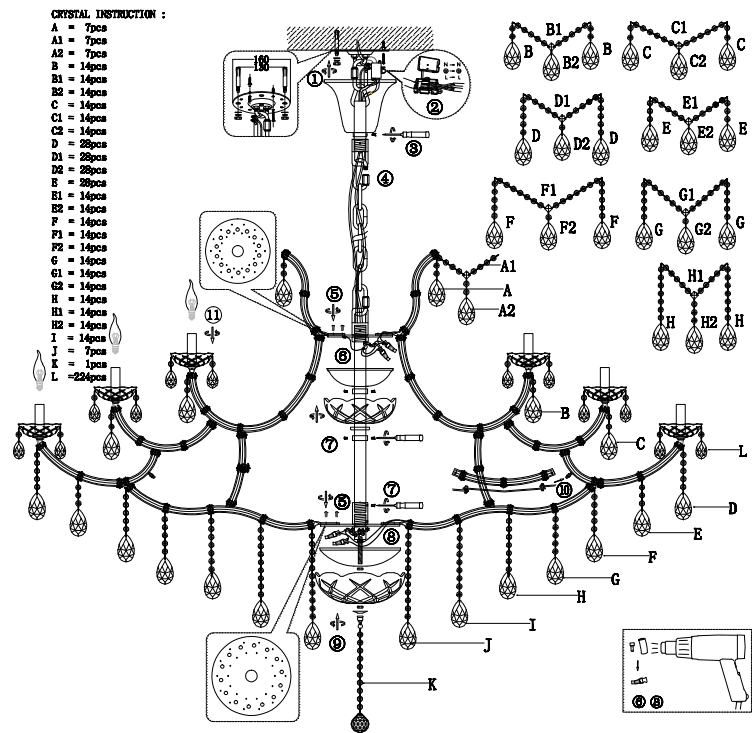

Instruction

DIA880-PL-56-G

56 x E14 (40W)

Model: DIA880-PL-56-G
Collection: Royal Classic
Series: Erna

Ceiling Lamps