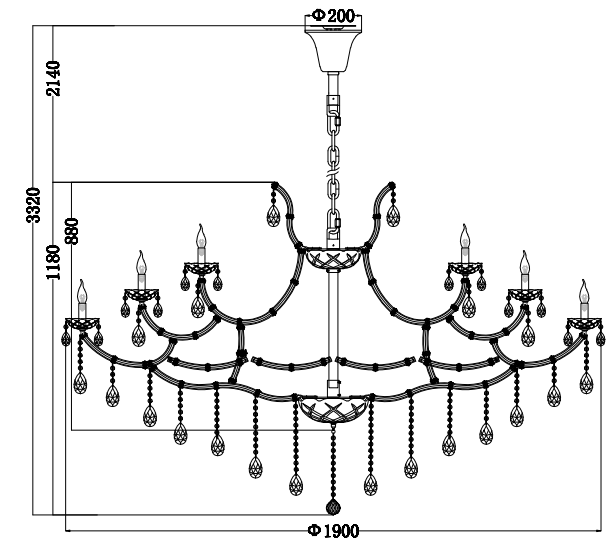

Instruction

DIA880-PL-56-G

56 x E14 (40W)

Model: DIA880-PL-56-G
Collection: Royal Classic
Series: Erna

Ceiling Lamps