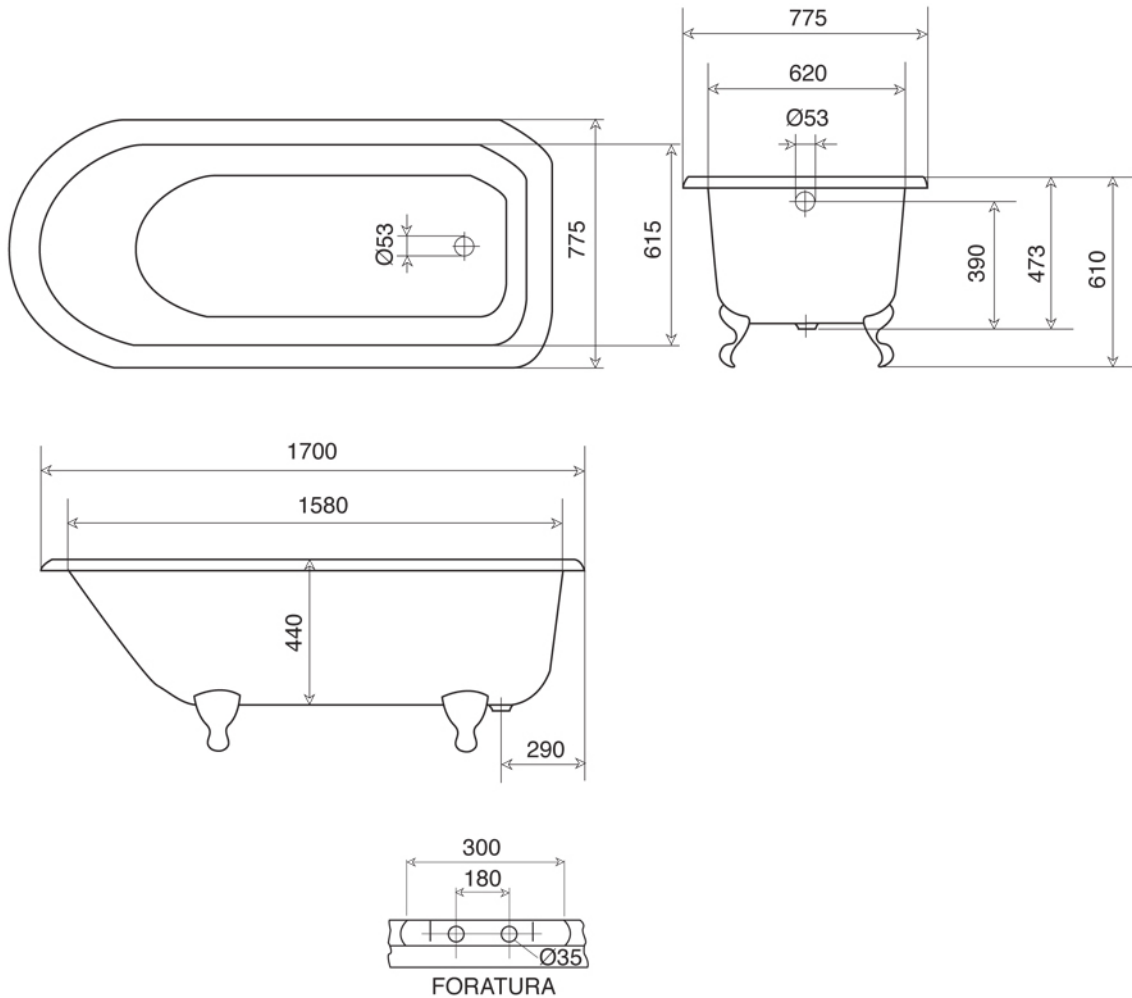

CAST IRON BATHTUB Collection	
Code	Description
9150	Cast iron bathtub 1540x770 (Kg. 117 - Lt 200) Without tap holes, external unfinished

Verona - Italy
 tel. +39 045 8006917
 fax. +39 045 8020111
 gentry-home.com

CAST IRON BATHTUB Collection	
Code	Description
9149 9151	Cast iron bathtub 1700x770 (Kg. 131 - Lt 225) With tap holes, external unfinished Without tap holes, external unfinished
9160 9163 9161-C 9162-I/N/O/OR 9162-B/ND/R	Set cast iron Feet Unfinished White Chrome Incalux, Nickel, Dark Gold, Rose Gold Bronze, Dark Nickel, Copper
103 105 106 107	External painting External painting White External painting RAL Gold leaf decoration Silver leaf decoration

Verona - Italy
tel. +39 045 8006917
fax. +39 045 8020111
gentry-home.com

CAST IRON BATHTUB Collection	
Code	Description
0190-C 0191-I/N/O/OR 0191-B/ND/R	<p>Exposed bath waste with drain stopper chain and overflow with exposed pipes for floor connector and siphon</p> <p>Chrome Incalux, Nickel, Dark Gold, Rose Gold Bronze, Dark Nickel, Copper</p>