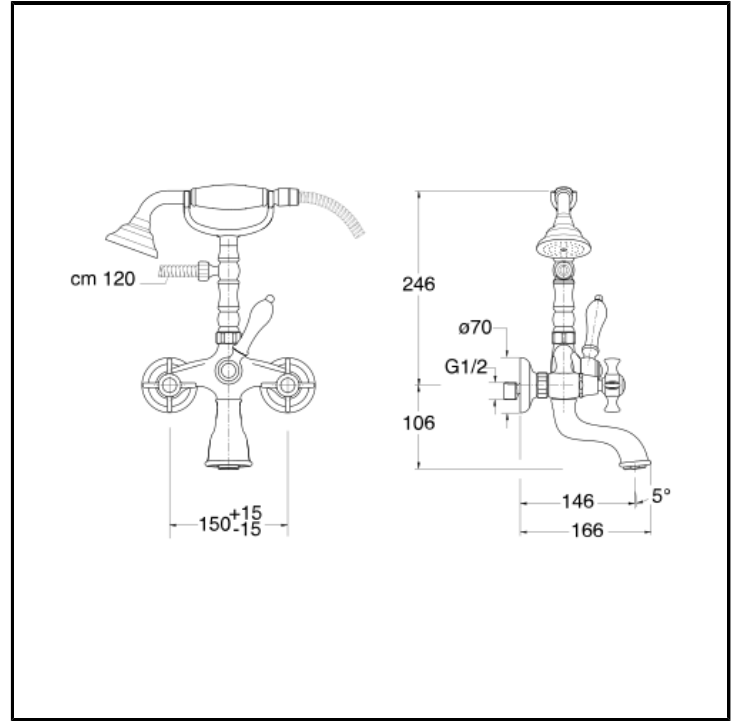

CRICN100

External bath mixer with flexible hose and anti-lime hand shower

FINITURE

-  Chrome
-  Brushed metallic
-  Yellow gold oro
-  PVD polished rose gold
-  PVD brushed rose gold
-  Brushed old brass