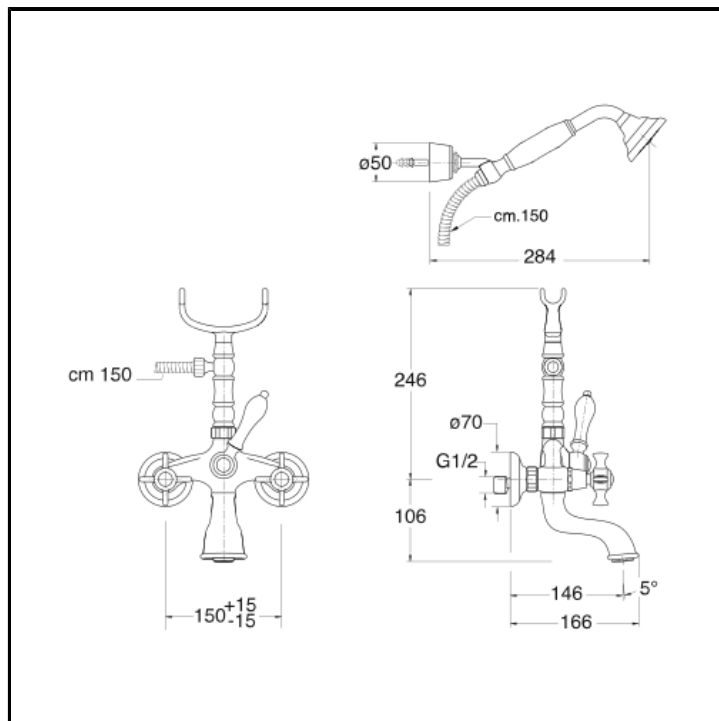

CRICN101

External bath mixer with flexible hose and adjustable anti-lime hand shower

FINITURE

-  Chrome
-  Brushed metallic
-  Yellow gold oro
-  PVD polished rose gold
-  PVD brushed rose gold
-  Brushed old brass

CHARACTERISTICS

-

FEATURES FROM TECHNOLOGIES

-
-

COMMAND

- Bicomando

INSTALLATION

- Wall